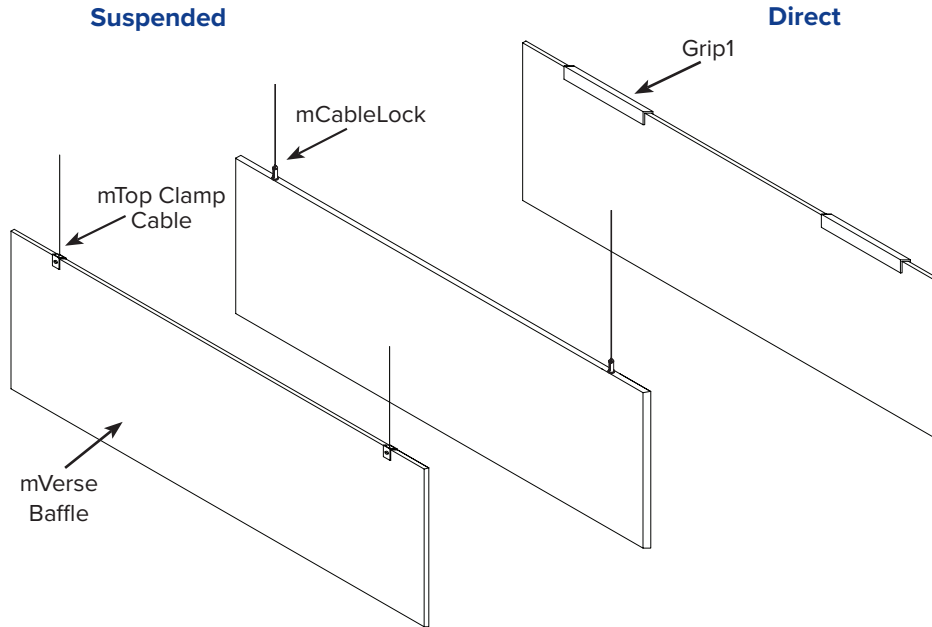

Melody mVerse are **recycled polyester** sound absorbing **baffles**. mVerse baffles are spaced at least 3" apart and hung **individually** from existing ceiling grid systems, roof decks or bar joists in open ceiling areas. Melody mVerse baffles are available in 5 colors and three designs: Range, Wave and Flat baffle shapes. Custom baffle shapes are also available.

MOUNTING SYSTEMS

SOUND ABSORPTION - IN SABINS

Hz	125	250	500	1000	2000	4000	N.R.C.
MVB-1	.78	2.20	3.92	5.70	7.09	7.43	1.20

Note: NRC test results based on J-mounted with 12" x 48" Baffles.

CORE

1" (7 pcf) Recycled Polyester

SIZES

Custom sizes and shapes up to 8' x 2'

MOUNTING

mTop Clamp: Cable, mCableLock: Cable, Grip1: Direct Mount

FINISH*

White, Silver, Pewter, Khaki and Black Polyester

EDGES

Square