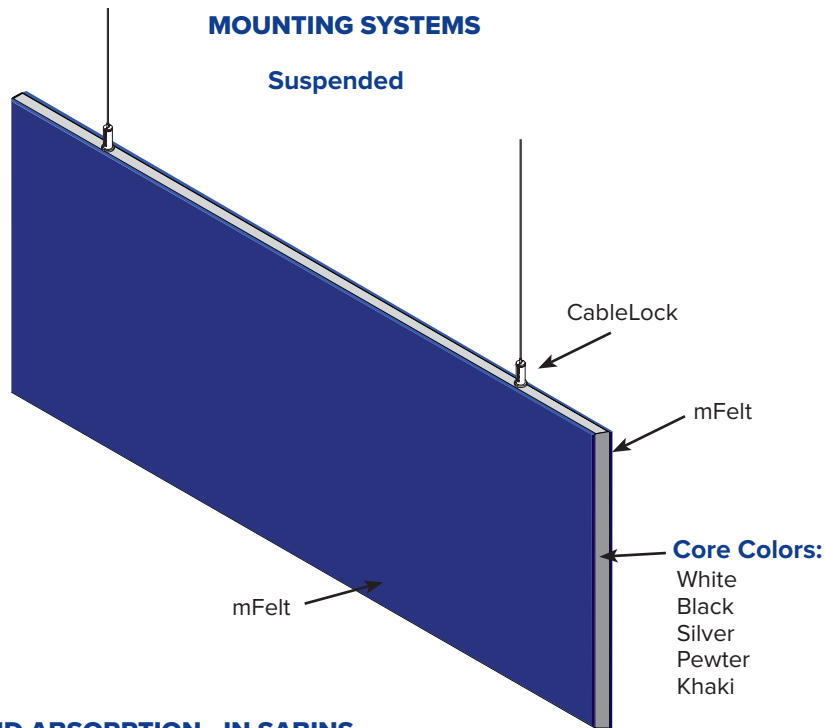

Melody mVerse-Felt (MVFB) Baffles

Melody mVerse-Felt are **recycled polyester, sound-absorbing baffles** with **Felt covered sides*** and exposed edges. mVerse-Felt baffles are spaced at least 3" apart and hung **individually** from existing ceiling grid systems, roof decks or bar joists in open ceiling areas. Melody mVerse-Felt baffles are available in 20 mFelt colors, 5 core colors and three designs: Range, Wave and Flat. Custom baffle shapes are also available.

SOUND ABSORPTION - IN SABINS

Hz	125	250	500	1000	2000	4000	N.R.C.
MVFB-1	.93	2.40	4.69	7.11	8.45	8.64	1.40

Note: NRC test results based on J-mounted with 12" x 48" Baffles.

CORE

1" (7 pcf) Recycled Polyester

SIZES

Custom sizes and shapes up to 8' x 2'

MOUNTING

CableLock, Cable

FINISH*

mFelt (face only)

EDGES

Square, exposed

SUSTAINABILITY

Declare, HPD, Indoor Advantage™ Gold

FLAMMABILITY

All components have a Class "A" rating per ASTM E84

CORE COLORS

STANDARD SHAPES

(custom shapes are available)