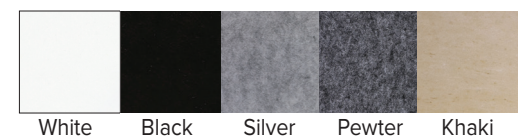

CORE COLORS