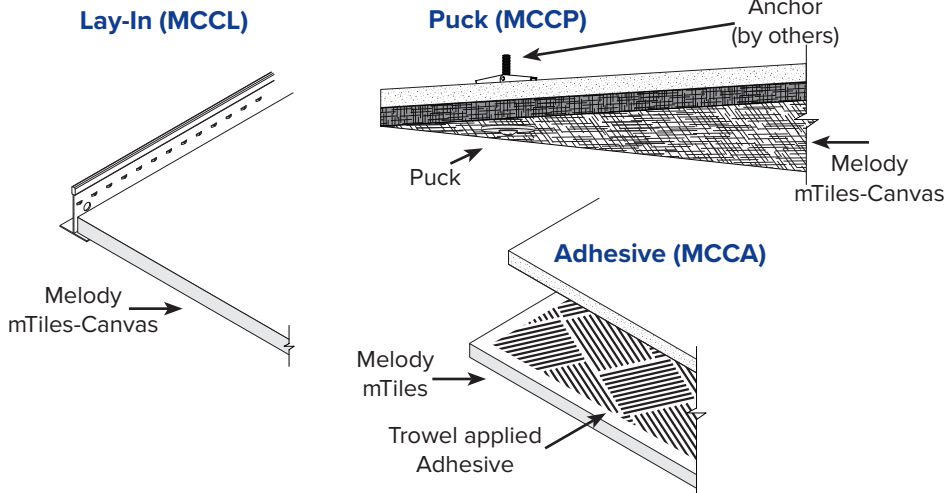

Melody mTiles-Canvas

Painted Ceiling

Melody mTiles-Canvas are **painting, sound-absorbing ceiling tiles** with a **recycled polyester core** that is mold and fungal resistant. mTiles-Canvas can be installed in a variety of ways, including lay-in grids, direct applied with mechanical fasteners or adhesive.

MOUNTING TYPES

SOUND ABSORPTION - DIRECT MOUNT TO CEILING (MCCP & MCCA)

Hz	125	250	500	1000	2000	4000	N.R.C.
MCC-1	.02	.29	.73	1.05	1.15	0.95	.80

Note: NRC test results based on Type A Mounting.

SOUND ABSORPTION - LAY-IN CEILING (MCCL)

Hz	125	250	500	1000	2000	4000	N.R.C.
MCCL-1	.88	1.00	.80	.99	1.04	1.01	.95

Note: NRC test results based on E-400 Mounting.

CORE

1" (7 pcf) Recycled Polyester
Mold & Fungal Resistant (ASTM C1338)

SIZES

Puck mount: Up to 4' x 8'
Lay-In: Up to 4' x 4' or 2' x 8'
Adhesive Mount: Up to 4' x 4'

MOUNTING

Pucks, Lay-in grid, Adhesive

FINISH

Sherwin Williams flat latex paint

EDGES

Square, painted

SUSTAINABILITY

Declare, HPD, Indoor Advantage™ Gold