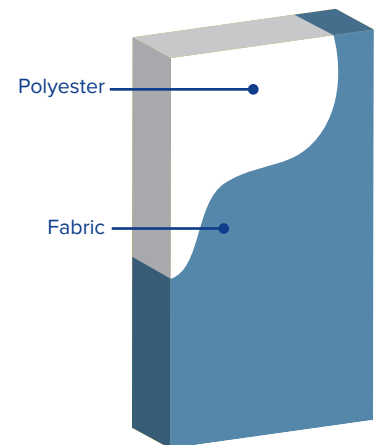

EDGES

Square, beveled (1/2" bevel)

SUSTAINABILITY

Declare, HPD, Indoor Advantage™ Gold

FLAMMABILITY

All components have a Class "A" rating per ASTM E84

*Also available in fabric wrapped (mScoresRap), painted (mScoresCanvas) and printed (mScoresImage)

Panel Detail

Melody

Declare.