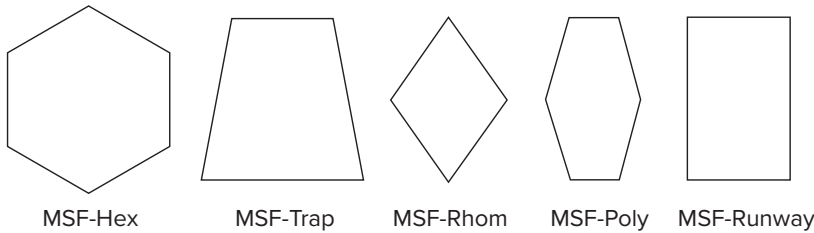

Standard Individual Shapes