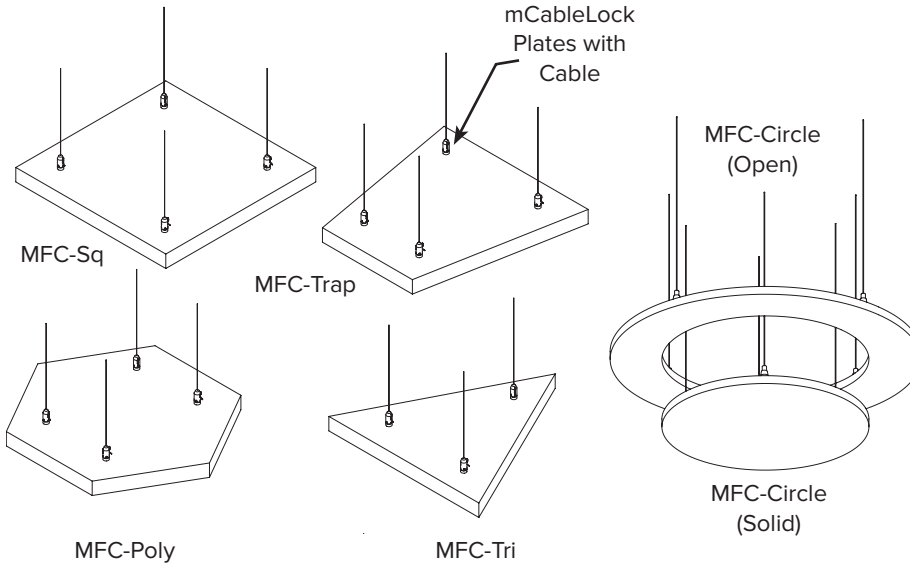

Melody mFloats are **recycled polyester, custom shaped, sound-absorbing ceiling clouds**. Each mFloat can hang from the ceiling at any angle, depending on the desired design and acoustical effect. mFloats are available in 5 colors and come in square, circular, triangle, rectangular, polygon and trapezoid shapes. Custom shapes are available.

### MOUNTING - STANDARD SHAPES

### SIZES

Custom sizes and shapes up to 4' x 8'