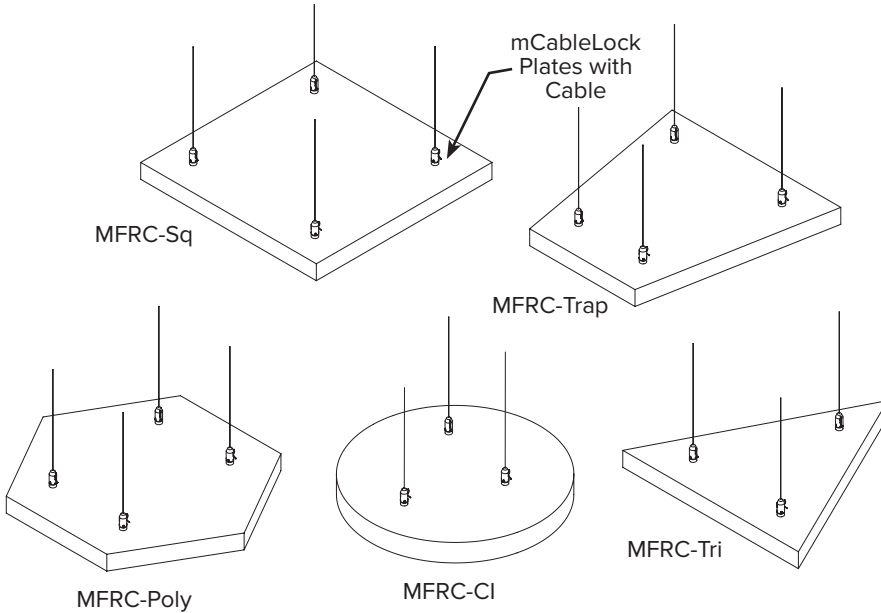

Melody mFloat-Rap (MFRC) Fabric Clouds

Melody mFloat-Rap are **fabric covered, custom shaped sound-absorbing** independently hung ceiling clouds with a **recycled polyester** core. Each mFloat-Rap can hang from the ceiling at any angle, depending on the desired design and acoustical effect. Melody mFloat-Rap are available in a variety of fabrics and comes in square, circular, triangular, rectangular, polygon and trapezoid shapes. Custom shapes are available.

MOUNTING - STANDARD SHAPES

SOUND ABSORPTION - IN SABINS

Hz	125	250	500	1000	2000	4000	N.R.C.
MFRC-1	14.31	15.96	25.64	34.33	39.65	42.43	1.20
MFRC-2	13.57	20.56	33.97	40.55	44.11	46.27	1.45

Note: NRC test results based on J-mounted 36" x 96" Melody mFloat Cloud.

CORE

1" (7 pcf) & 2" (5 pcf) Recycled Polyester

SIZES

Custom sizes and shapes up to 4' x 8'

MOUNTING

mCableLock Plates with Cable

FINISH

Fabric