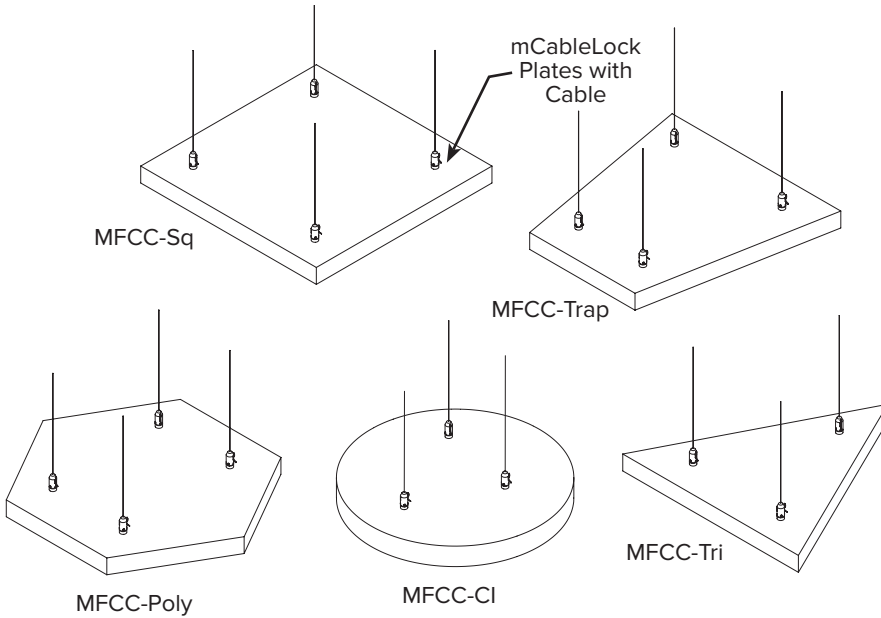

Melody mFloat-Canvas (MFCC) Painted Clouds

Melody mFloat-Canvas are **painted, custom shaped sound-absorbing** independently hung ceiling clouds with a **recycled polyester** core that is mold and fungal resistant. Each mFloat-Canvas can hang from the ceiling at any angle, depending on the desired design and acoustical effect. Melody mFloat-Canvas are available in a variety of fabrics and comes in square, circular, triangular, rectangular, polygon and trapezoid shapes. Custom shapes are available.

MOUNTING - STANDARD SHAPES

CORE

1" (7 pcf) Recycled Polyester
Mold & Fungal Resistant (ASTM C1338)

SIZES

Custom sizes and shapes up to 4' x 8'

MOUNTING

mCableLock Plates with Cable

FINISH

Sherwin Williams flat latex paint

EDGES

Square, painted

SUSTAINABILITY

Declare, HPD, Indoor Advantage™ Gold

FLAMMABILITY

All components have a Class "A" rating per ASTM E84

SOUND ABSORPTION