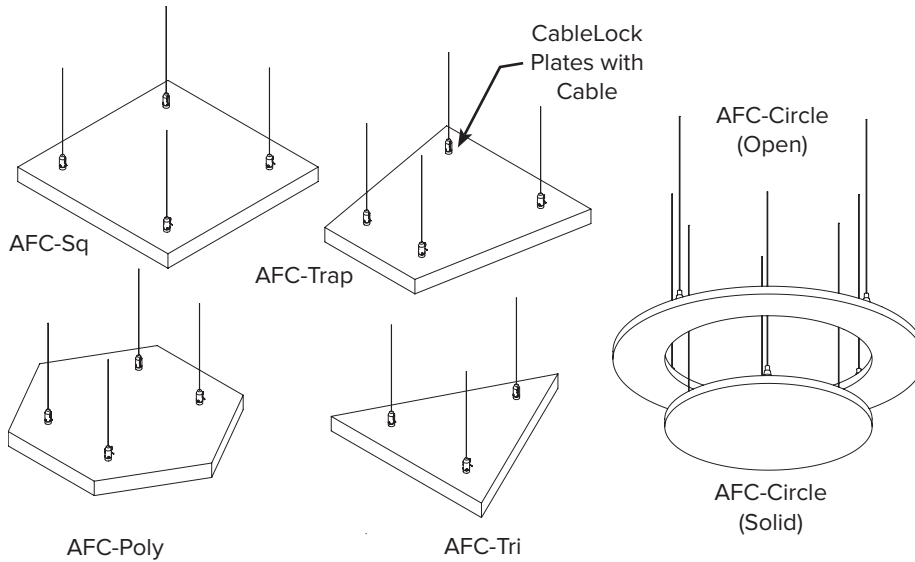

aCapella Floats are flat, custom shaped, **sound-absorbing ceiling clouds**. Each Float can hang from the ceiling at any angle, depending on the desired design and acoustical effect. Floats are supplied in 16 colors and come in square, circular, triangular, rectangular, polygon and trapezoid shapes. Custom shapes are available. All shapes are available in solid or open panels. See aCapella Verticals for more details.

MOUNTING - STANDARD SHAPES

SOUND ABSORPTION - IN SABINS

Hz	125	250	500	1000	2000	4000	N.R.C.
AFC-5	20.09	21.47	33.32	40.70	51.02	55.83	1.00
AFC-1	18.62	25.23	40.06	55.91	64.51	67.84	1.25

Note: NRC test results based on J-mounting with 48" x 108" Float Cloud.

CORE

1/2" & 1" Recycled Polyester

SIZES

Custom sizes and shapes up to 4' x 8'

MOUNTING

CableLock Plates with Cable up to 4' x 6'
TC-Plate and Ceiling Grid over 4' x 6'
(grid by others)

FINISH

16 standard colors