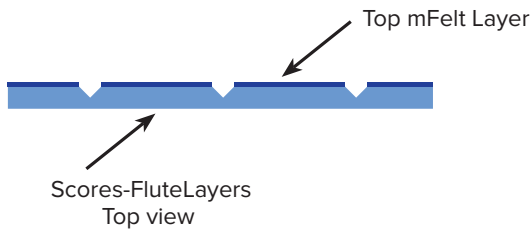

aCapella Scores-FluteLayers (ASFL) Wall Panels

aCapella Scores-FluteLayers are **sound absorbing wall panels**, which feature a top 1/8" thick layer of durable recycled felt in one color laminated over a 1/2" thick polyester base layer in a second color, with a v-groove design cut into the face. Scores-FluteLayers come in six standard designs shown on page 2, with custom designs also available.

SCORES-FLUTELAYERS

SOUND ABSORPTION

Hz	125	250	500	1000	2000	4000	N.R.C.
ASFL	.0	.09	.34	.75	.96	1.10	.55

Note: NRC based on Type A Mounting.

CORE

1/2" Recycled Polyester

SIZES

Custom sizes and shapes up to 3'6" x 9'

Flute Angle

Flute Line

Flute Sequence

Flute 3

Flute 4

Flute 6

*Custom designs are available.