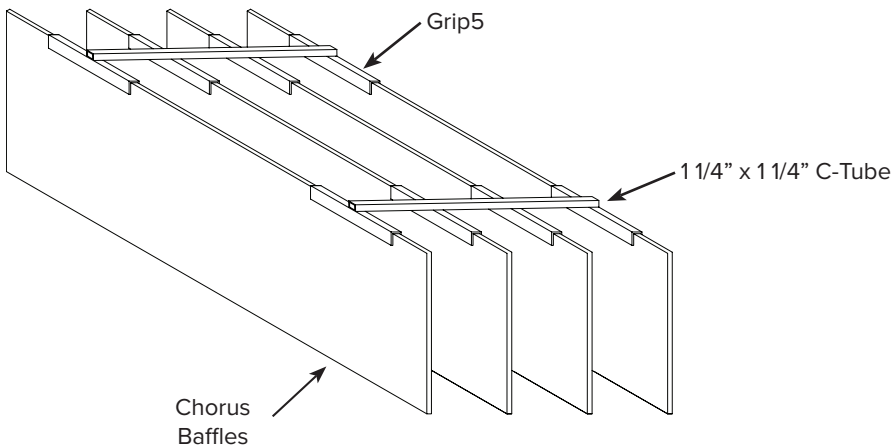

aCapella Chorus Baffles are a ceiling baffle system **suspended in a group** of panels that provides noise reduction and design elements for open ceilings. Chorus Baffles are grouped from an aluminum tubing structure for easy hanging. Chorus Baffles are supplied in 16 colors and feature three designs, Range, Wave and Flat baffle shapes. Custom baffle shapes are also available. Perfect for use in offices, restaurants or event spaces, Chorus Baffles add design to any ceiling.

MOUNTING