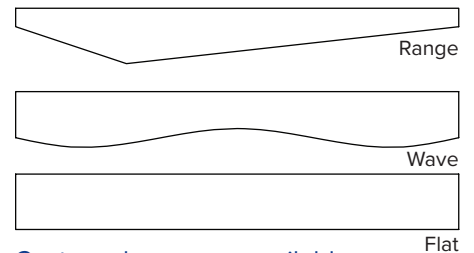

STANDARD SHAPES

Custom shapes are available.