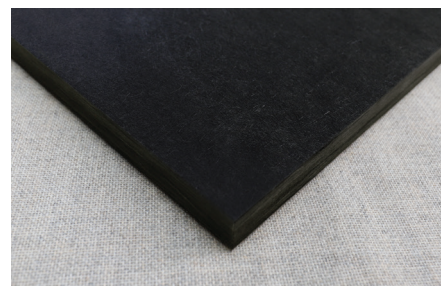

SILENT NIGHT (SN) WALL & CEILING PANELS

PRODUCT FEATURES

- Economical
- Black sound absorbing panels
- Wall and ceiling application
- Custom sizes and shapes
- Black matte facing

CORE

6 - 7 pcf black fiberglass*
1" and 2" thick

SOUND ABSORPTION - Type E-400 Ceiling

Hz	125	250	500	1000	2000	4000	NRC
SNC 1	.80	.96	.80	1.00	1.06	1.08	.95

* While the face of Silent Night is consistently black, the edges can be inconsistent in color.