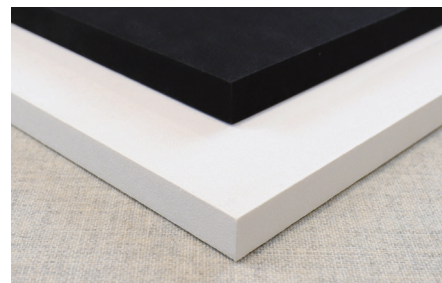

CLASSIC (C) WALL PANELS

PRODUCT FEATURES

- Available in white and black
- Inexpensive acoustical panels
- Excellent sound absorption
- Resembles painted drywall
- Face and edges wrapped for a completely finished look
- Custom shapes available

CORE

6 - 7 pcf fiberglass
1" and 2" thick

SIZES

Classic White up to 48" x 120"
Classic Black up to 42" x 120"

MOUNTING

Adhesive, impaling clips,
two-part Z-clips

EDGES

Square, beveled and hardened

Other products available with a Classic white and black textured finish:

Classic Ceiling Panels
Classic Plus Ceiling Panels
Classic Plus Wall Panels
Serenade Classic Clouds

CONTROLLING SOUND BEAUTIFULLY