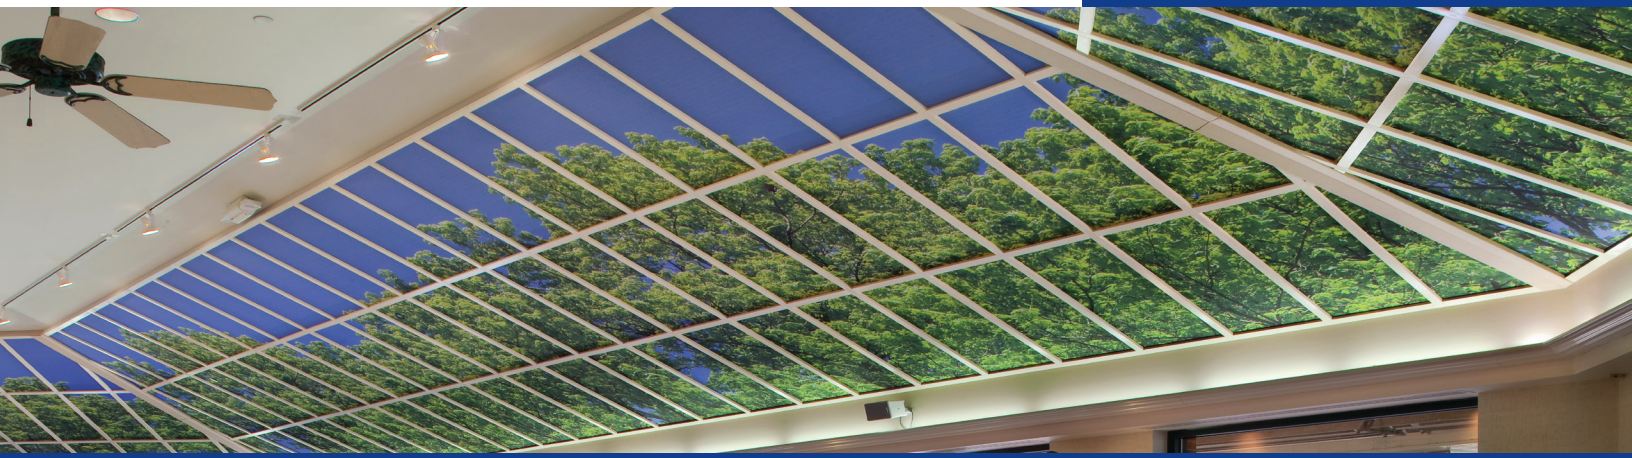

ACOUSTI-IMAGE PRINT REQUIREMENTS