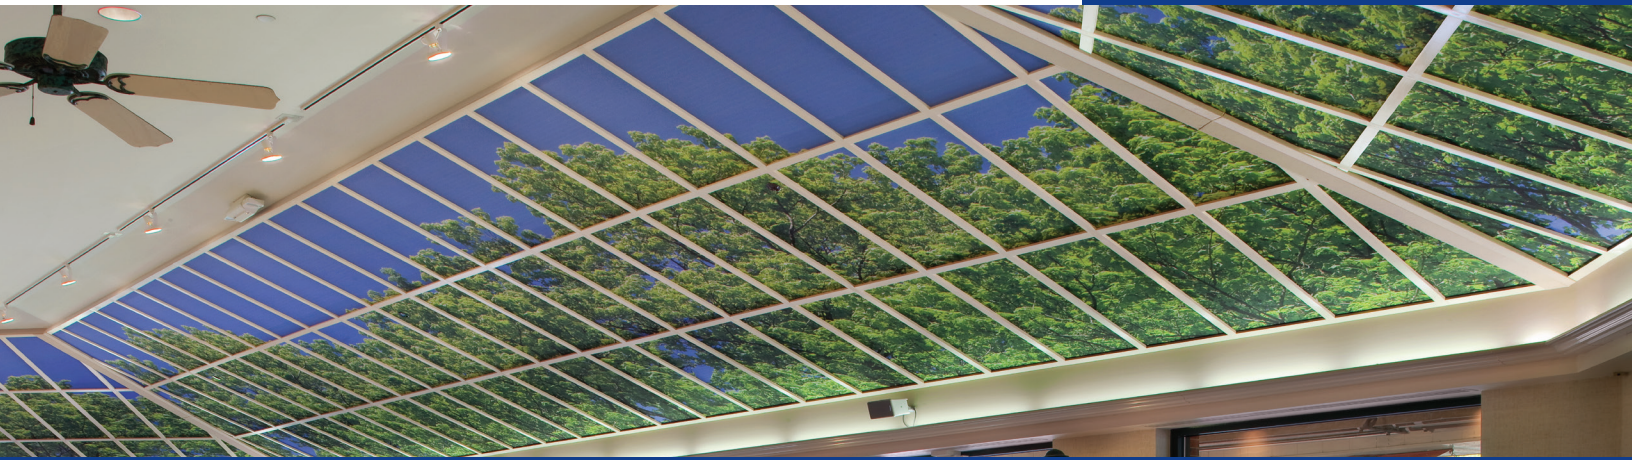

ACOUSTI-IMAGE CEILING (AIC)

PRODUCT FEATURES

- Sound absorption with unlimited design
- Numerous mounting methods
- Vibrant look on high quality panel
- Custom, high quality printing
- Install with ceiling grid or direct mount
- Print artwork, logos, messages or advertisement as an individual or mural
- Custom sizes and shapes