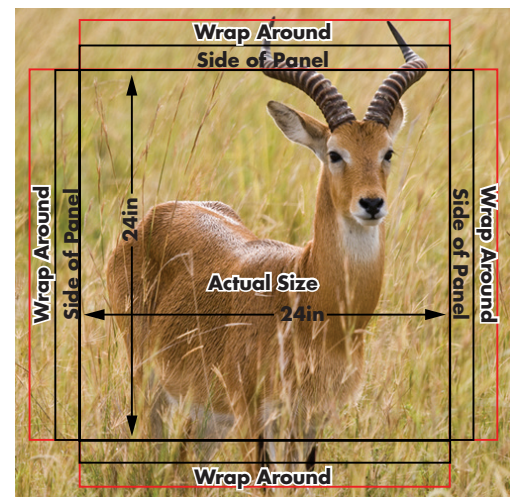

Individual Panel