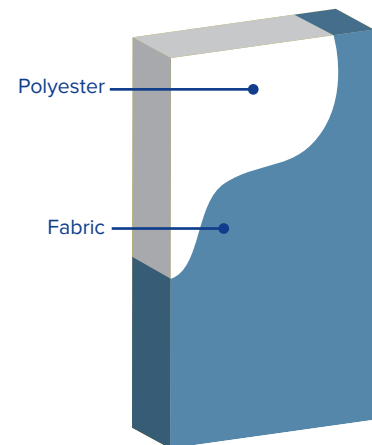

Panel Detail

Melody

Declare.

CONTROLLING SOUND BEAUTIFULLY

800-737-0307 • 636-225-8800 • www.gsacoustics.com