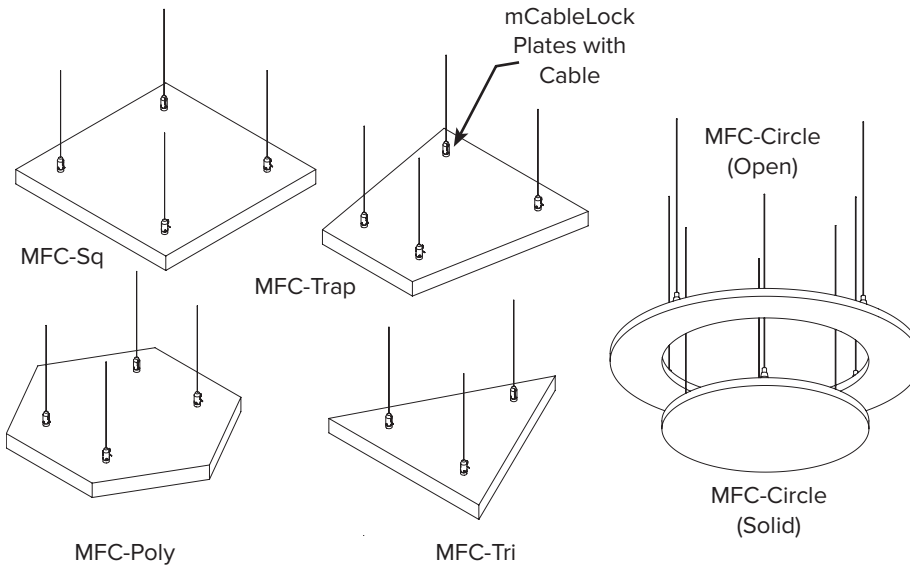

Melody mFloats are **recycled polyester, custom shaped, sound-absorbing ceiling clouds**. Each mFloat can hang from the ceiling at any angle, depending on the desired design and acoustical effect. mFloats are available in 5 colors and come in square, circular, triangle, rectangular, polygon and trapezoid shapes. Custom shapes are available.

MOUNTING - STANDARD SHAPES

SOUND ABSORPTION - IN SABINS

Hz	125	250	500	1000	2000	4000	N.R.C.
MFC-1	12.54	15.68	24.24	31.91	36.83	40.34	1.15
MFC-2	13.57	20.56	33.97	40.55	44.11	46.27	1.45

Note: NRC test results based on J-mounted 36" x 96" Melody mFloat Cloud.

CONTROLLING SOUND BEAUTIFULLY

800-737-0307 • 636-225-8800 • www.gsacoustics.com

CORE

1" (7 pcf) & 2" (5 pcf) Recycled Polyester

SIZES

Custom sizes and shapes up to 4' x 8'

MOUNTING

mCableLock Plates with Cable