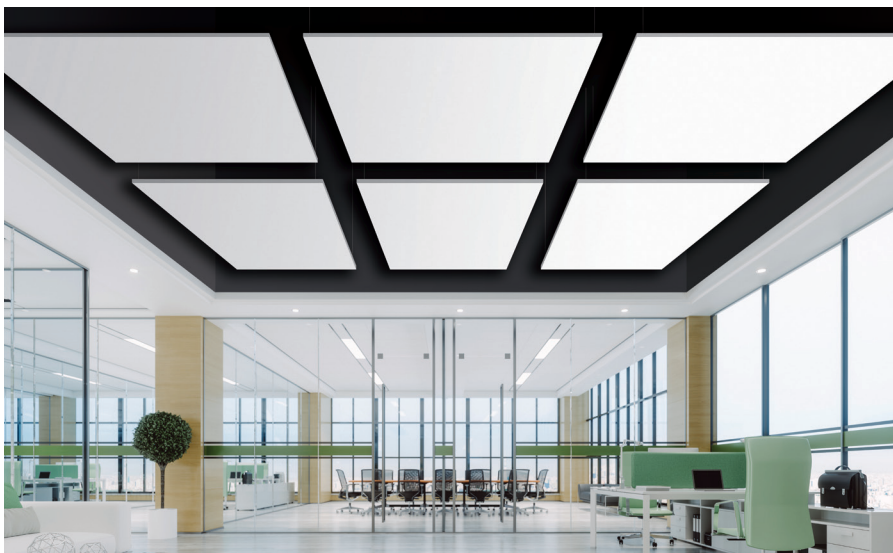

Melody mFloats are **recycled polyester, custom shaped, sound-absorbing ceiling clouds**. Each mFloat can hang from the ceiling at any angle, depending on the desired design and acoustical effect. mFloats are available in 5 colors and come in square, circular, triangle, rectangular, polygon and trapezoid shapes. Custom shapes are available.

MOUNTING - STANDARD SHAPES

SOUND ABSORPTION - IN SABINS

Hz	125	250	500	1000	2000	4000	N.R.C.
MFC-1	12.54	15.68	24.24	31.91	36.83	40.34	1.15
MFC-2	13.57	20.56	33.97	40.55	44.11	46.27	1.45

Note: NRC test results based on J-mounted 36" x 96" Melody mFloat Cloud.