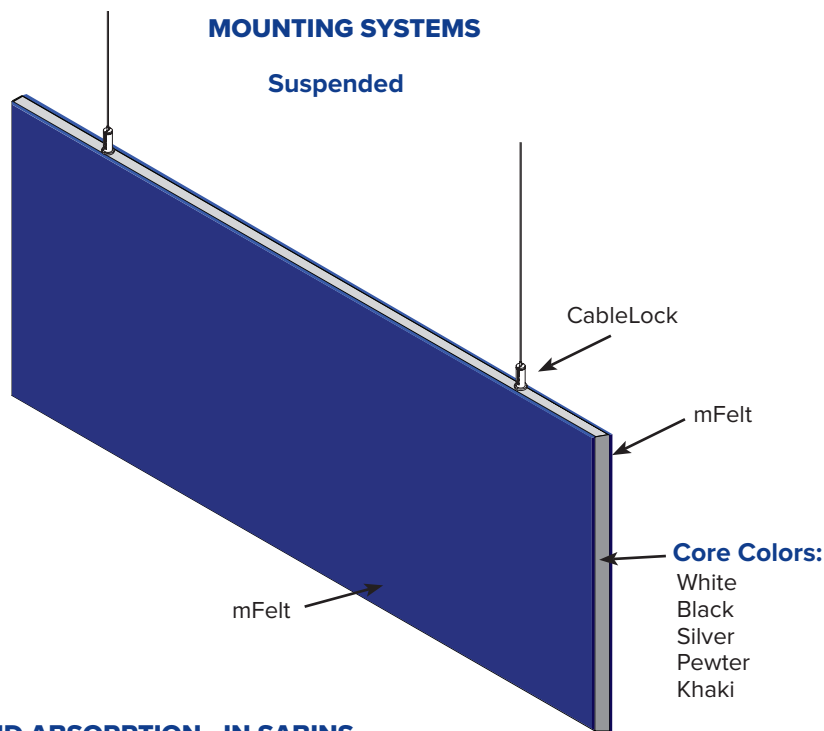

# Melody mVerse-Felt (MVFB) Baffles

Melody mVerse-Felt are **recycled polyester, sound-absorbing baffles** with **Felt covered sides\*** and exposed edges. mVerse-Felt baffles are spaced at least 3” apart and hung **individually** from existing ceiling grid systems, roof decks or bar joists in open ceiling areas. Melody mVerse-Felt baffles are available in 20 mFelt colors, 5 core colors and three designs: Range, Wave and Flat. Custom baffle shapes are also available.

## CORE

1” (7 pcf) Recycled Polyester

## CORE COLORS