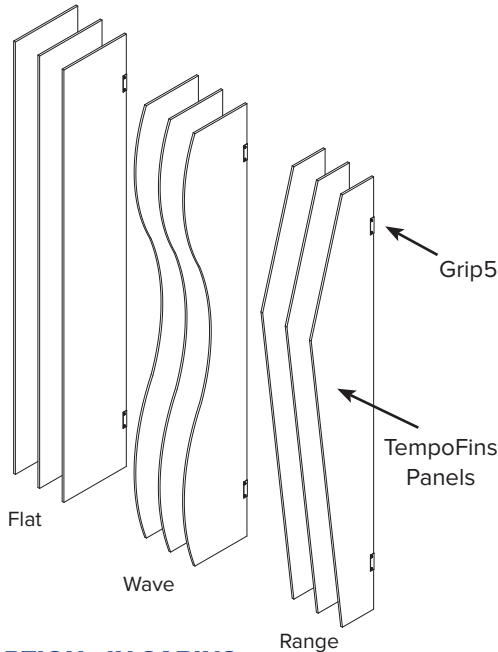

aCapella TempoFins are **wall mounted polyester acoustical panels**, but with a twist, these fins are installed **perpendicular to the wall**. The fins are securely installed with mechanical fasteners, so they can extend up to 24" away from the wall and up to 108" high. When cut into custom shapes and designs, TempoFins add multiple dimensions to any flat wall. In addition, the 1/2" thick panels come in 16 solid colors, so there's plenty of opportunity to mix colors or match a color design.

STANDARD SHAPES
(custom shapes are available)

SOUND ABSORPTION - IN SABINS

Hz	125	250	500	1000	2000	4000	N.R.C.
TF	1.17	1.62	3.21	4.36	6.05	6.96	.95

Note: NRC based on J-mount with 12" x 48" panels.

CORE

1/2" Recycled Polyester

SIZES

Custom sizes and shapes up to 2' x 9'

MOUNTING

Grip5: Direct Wall Mount

FINISH

16 standard colors

EDGES

Square