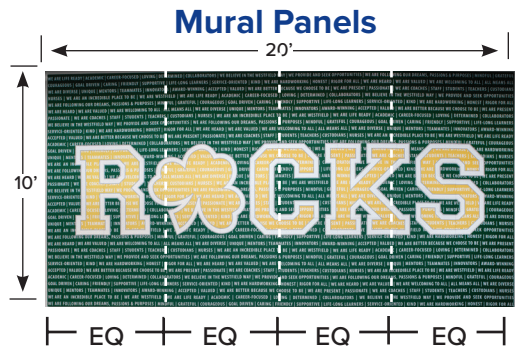

aCapella TempoFins-Image (TFI)

Wall Panels

aCapella TempoFin-Images are wall mounted, **custom printed, polyester acoustical panels**, but with a twist, these fins are installed perpendicular to the wall. The fins are securely installed with mechanical fasteners, so they can extend up to 24" away from the wall and up to 108" high. When cut into custom shapes and designs, TempoFins add multiple dimensions to any flat wall. We recommend using aCapella Cotton, our white panel because the images are most vibrant. Any of the other 15 aCapella colors can be printed.

Note: Due to the recycled nature of the product, minor imperfections in the printing process can occur.

Printed Panels

aCapella Print Requirements

Floats-Image, Scores-Image, TempoFins-Image, aTiles-Image, Verse-Image

Saved at 72 dpi

Saved at 150 dpi

Resolution Example

Sizing and DPI:

Images should be sent to scale* and no less than 150 dpi (dots per inch). Anything smaller will not give you a clear resolution (see resolution example).

Panel Sizes: Individual panels up to 4' x 9'. Full wall murals also available.**

*Full scale image (at actual size, i.e., 2'x2' = 24"x24") to be provided to G&S Acoustics.

**G&S Acoustics will make appropriate breaks in image to fit panel size (see example at right).