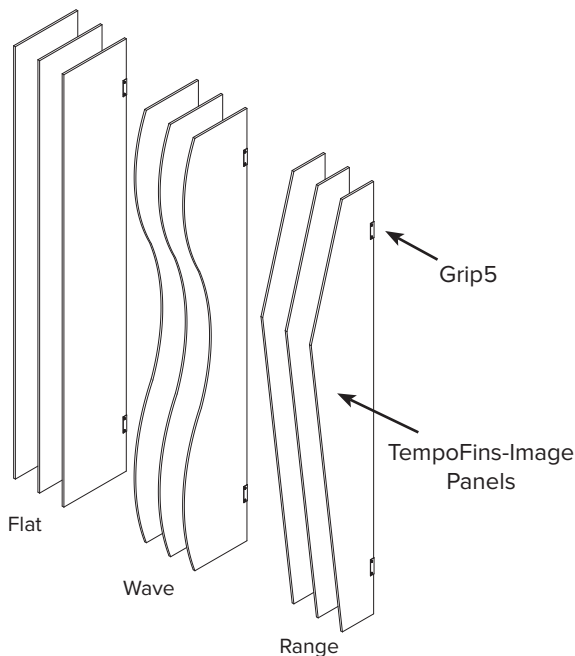

STANDARD SHAPES

(custom shapes are available)