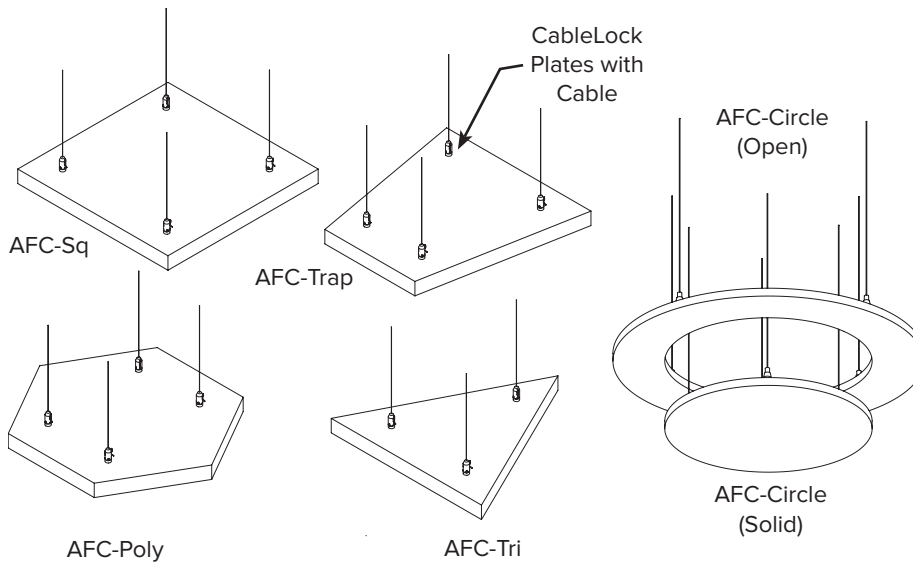

aCapella Floats are flat, custom shaped, **sound-absorbing ceiling clouds**. Each Float can hang from the ceiling at any angle, depending on the desired design and acoustical effect. Floats are supplied in 16 colors and come in square, circular, triangular, rectangular, polygon and trapezoid shapes. Custom shapes are available. All shapes are available in solid or open panels. See aCapella Verticals for more details.

**MOUNTING - STANDARD SHAPES**

**SOUND ABSORPTION - IN SABINS**

Hz	125	250	500	1000	2000	4000	N.R.C.
AFC-.5	20.09	21.47	33.32	40.70	51.02	55.83	1.00
AFC-1	18.62	25.23	40.06	55.91	64.51	67.84	1.25

Note: NRC test results based on J-mounting with 48" x 108" Float Cloud.

**CORE**

1/2" & 1" Recycled Polyester

**SIZES**

Custom sizes and shapes up to 4' x 6'

**MOUNTING**

CableLock Plates with Cable

**FINISH**

16 standard colors