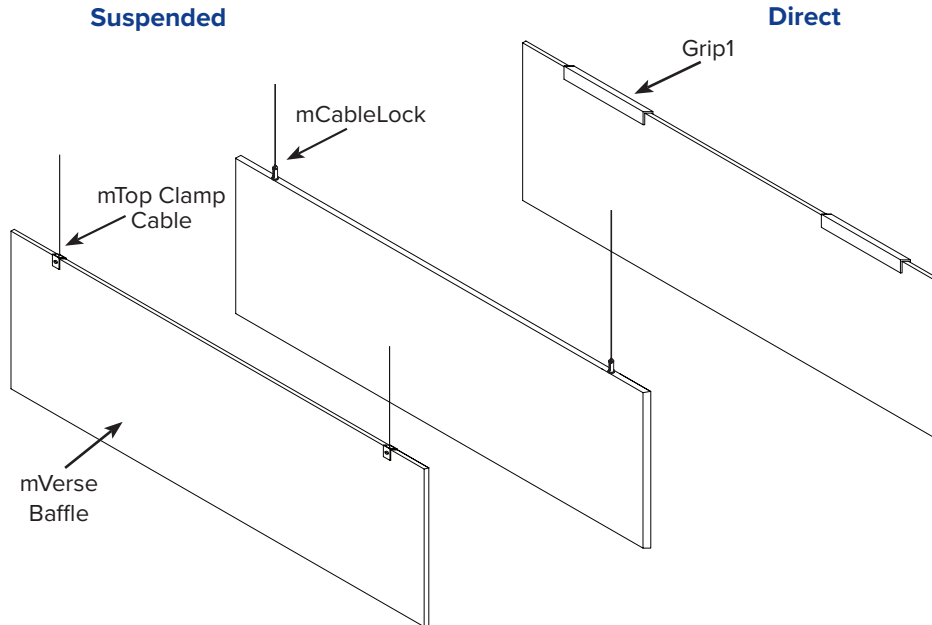

Melody mVerse are **recycled polyester** sound absorbing **baffles**. mVerse baffles are spaced at least 3" apart and hung **individually** from existing ceiling grid systems, roof decks or bar joists in open ceiling areas. Melody mVerse baffles are available in 5 colors and three designs: Range, Wave and Flat baffle shapes. Custom baffle shapes are also available.

MOUNTING SYSTEMS

SOUND ABSORPTION - IN SABINS

Hz	125	250	500	1000	2000	4000	N.R.C.
MVB-1	.78	2.20	3.92	5.70	7.09	7.43	1.20

Note: NRC test results based on J-mounted with 12" x 48" Baffles.

CORE

1" (7 pcf) Recycled Polyester

SIZES

Custom sizes and shapes up to 8' x 4'

MOUNTING

mTop Clamp: Cable, mCableLock: Cable, Grip1: Direct Mount

FINISH*

White, Silver, Pewter, Khaki and Black Polyester

EDGES

Square