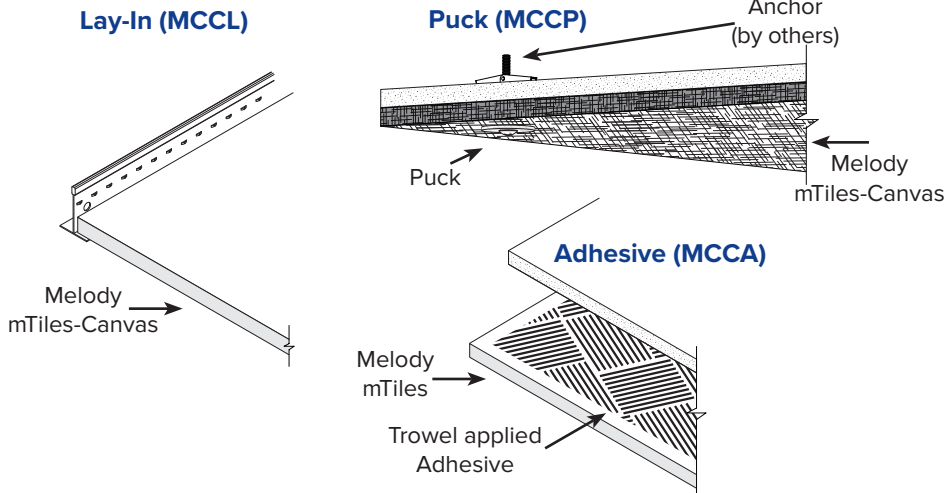

## Painted Ceiling

Melody mTiles-Canvas are **painted, sound-absorbing ceiling tiles** with a **recycled polyester core** that is mold and fungal resistant. mTiles-Canvas can be installed in a variety of ways, including lay-in grids, direct applied with mechanical fasteners or adhesive.

### MOUNTING TYPES

### SIZES

Puck mount: Up to 4' x 8'  
Lay-In: Up to 4' x 4' or 2' x 8'  
Adhesive Mount: Up to 4' x 4'