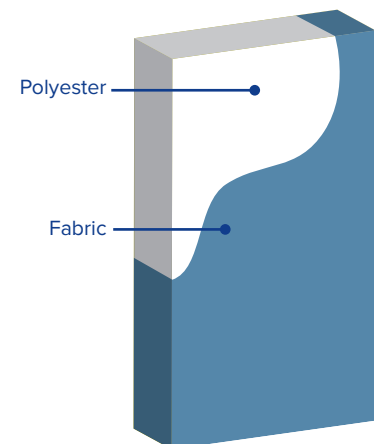

Panel Detail

CONTROLLING SOUND BEAUTIFULLY

800-737-0307 • 636-225-8800 • www.gsacoustics.com

Melody
Declare.