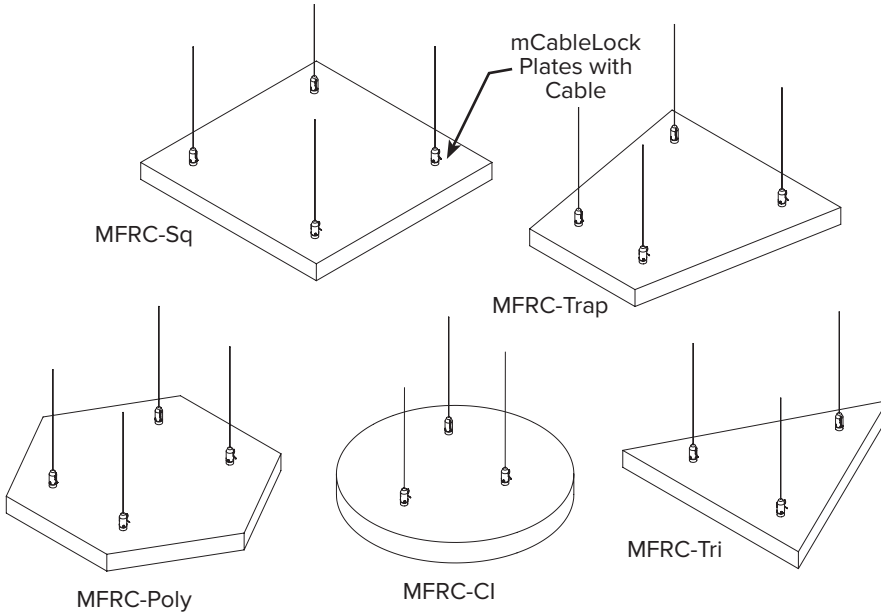

Melody mFloat-Rap (MFRC) Fabric Clouds

Melody mFloat-Rap are **fabric covered, custom shaped sound-absorbing** independently hung ceiling clouds with a **recycled polyester** core. Each mFloat-Rap can hang from the ceiling at any angle, depending on the desired design and acoustical effect. Melody mFloat-Rap are available in a variety of fabrics and comes in square, circular, triangular, rectangular, polygon and trapezoid shapes. Custom shapes are available.

MOUNTING - STANDARD SHAPES

CORE

1" (7 pcf) & 2" (5 pcf) Recycled Polyester

SIZES

Custom sizes and shapes up to 4' x 8'

MOUNTING

mCableLock Plates with Cable

FINISH