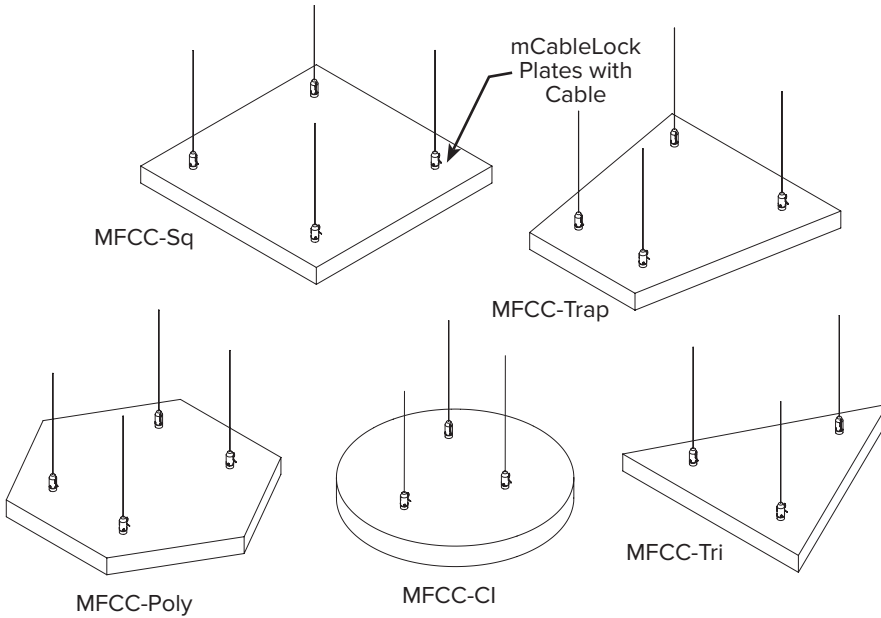

# Melody mFloat-Canvas (MFCC) Painted Clouds

Melody mFloat-Canvas are **painted, custom shaped sound-absorbing** independently hung ceiling clouds with a **recycled polyester** core that is mold and fungal resistant. Each mFloat-Canvas can hang from the ceiling at any angle, depending on the desired design and acoustical effect. Melody mFloat-Canvas are available in a variety of fabrics and comes in square, circular, triangular, rectangular, polygon and trapezoid shapes. Custom shapes are available.

## MOUNTING - STANDARD SHAPES

## CORE

1" (7 pcf) Recycled Polyester  
Mold & Fungal Resistant (ASTM C1338)

## SIZES

Custom sizes and shapes up to 4' x 8'