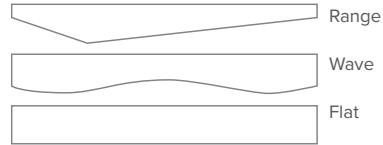

## aCapella VERSE

aCapella Verse Baffles are designed to isolate noise and absorb sound in environments with open ceilings, such as office spaces, restaurants, lobbies, and classrooms. The baffles are spaced at least 3" apart and hung **individually** from existing ceiling grid systems, roof decks, or bar joists in open ceiling areas. Verse Baffles come in three designs: Range, Wave, and Flat baffle shapes. Custom baffle shapes are also available. Verse Baffles add color with the use of 16 bold and bright color options.