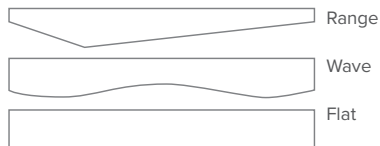

aCapella CHORUS

aCapella Chorus Baffles are a ceiling baffle system **suspended in a group of panels** that provides noise reduction and design elements for open ceilings. Chorus Baffles are **grouped** from an aluminum tubing structure for easy hanging. Chorus Baffles are supplied in 16 colors and feature three designs, Range, Wave and Flat baffle shapes. Custom baffle shapes are also available. Perfect for use in offices, restaurants or event spaces, Chorus Baffles add design to any ceiling.