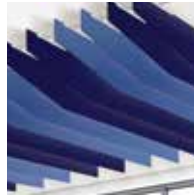

aCapella

CONTROLLING SOUND BEAUTIFULLY

Chorus

aCapella