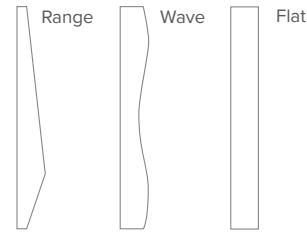

aCapella STRUCTURES

aCapella Structures are designed to **isolate and absorb sound in open ceiling environments** while providing beautiful design elements. Structures **hang** from existing ceiling grid systems, roof decks, or bar joists in open ceiling areas. aCapella Structures come in six designs. Custom configurations are also available.