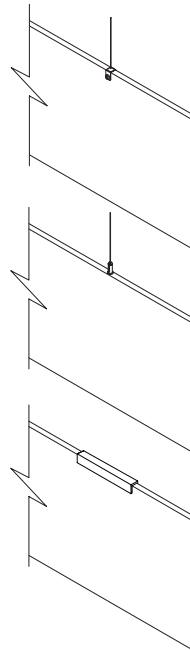

aCapella Verse Baffles are designed for **isolating noise and absorbing sound in open ceiling** environments such as office spaces, restaurants, lobbies and classrooms. The baffles are spaced at least 3" apart and **hung individually** from existing ceiling grid systems, roof decks or bar joists in open ceiling areas. Verse Baffles come in three designs: Range, Wave and Flat baffle shapes. Custom baffle shapes are also available. Verse Baffles add color with the use of 16 bold and bright color options.

**MOUNTING SYSTEMS**

**Satin Anodized Aluminum Continuous Grip5 (CG5)**

**Suspended**  
1/2" only

**Top Clamp Suspended**  
1/2" only  
up to 48" long

**CableLock Suspended**  
1" only

**Grip5 Direct**  
1/2" or 1"

1/2" & 1" Recycled Polyester

**SIZES**

Custom sizes and shapes up to 9' x 4'

**MOUNTING**

Continuous Grip5 (1/2" only)  
Top Clamp (1/2" only, up to 48" long)  
CableLock with Cable (1" only)  
Grip5: Direct Mount (1/2" & 1")