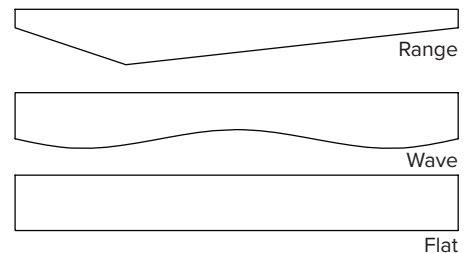

STANDARD SHAPES

Custom shapes are available.