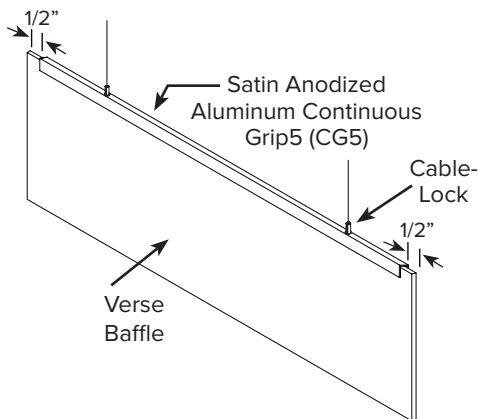

aCapella Verse Baffles are designed for **isolating noise and absorbing sound in open ceiling** environments such as office spaces, restaurants, lobbies and classrooms. The baffles are spaced at least 3" apart and **hung individually** from existing ceiling grid systems, roof decks or bar joists in open ceiling areas. Verse Baffles come in three designs: Range, Wave and Flat baffle shapes. Custom baffle shapes are also available. Verse Baffles add color with the use of 16 bold and bright color options.

**MOUNTING SYSTEMS**

**Satin Anodized Aluminum Continuous Grip5 (CG5)**

**Suspended**  
1/2" only

**Top Clamp Suspended**  
1/2" only  
up to 48" long

**CableLock Suspended**  
1" only

**Grip5 Direct**  
1/2" or 1"

1/2" & 1" Recycled Polyester

**SIZES**

Custom sizes and shapes up to 9' x 4'

**MOUNTING**

Continuous Grip5 (1/2" only)  
Top Clamp (1/2" only, up to 48" long)  
CableLock with Cable (1" only)  
Grip5: Direct Mount (1/2" & 1")