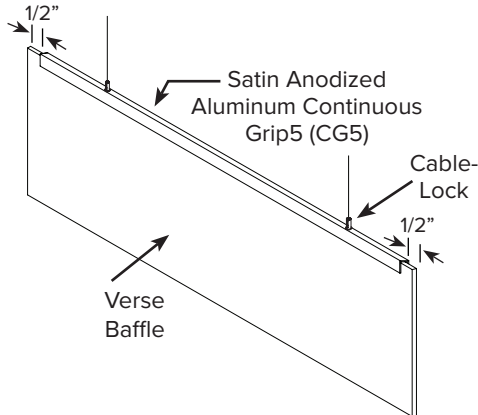

aCapella Verse-Image (AVIB)

Baffles

aCapella Verse-Images are **printed baffles** designed for **isolating noise and absorbing sound in open ceiling** environments such as office spaces, restaurants, lobbies and classrooms. The baffles are spaced at least 3" apart and **hung individually** from existing ceiling grid systems, roof decks or bar joists in open ceiling areas. Custom baffle shapes are also available. We recommend using aCapella Cotton, our white panel because the images are most vibrant. Any of the other 15 aCapella colors can be printed.

MOUNTING SYSTEMS

Satin Anodized Aluminum Continuous Grip5 (CG5)

Suspended
1/2" only

Top Clamp

Suspended
1/2" only
up to 48" long

Grip5

Direct
1/2" only

SOUND ABSORPTION - IN SABINS

Continuous Grip5 (1/2" only)
Top Clamp (1/2" only, up to 48" long)
Grip5: Direct Mount (1/2" only)

FINISH

Custom printed

EDGES

Square, exposed

CLEANING

Bleach Cleanable (10:1)
Water-based/Solvent (WS)
Mold & Fungal Resistant (ASTM C1338)