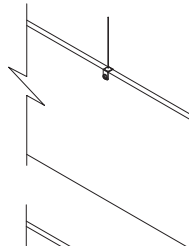

MOUNTING SYSTEMS

Satin Anodized Aluminum Continuous Grip5 (CG5)

Suspended
1/2" only

Top Clamp

Suspended
1/2" only
up to 48" long

Grip5

Direct
1/2" only

SOUND ABSORPTION - IN SABINS