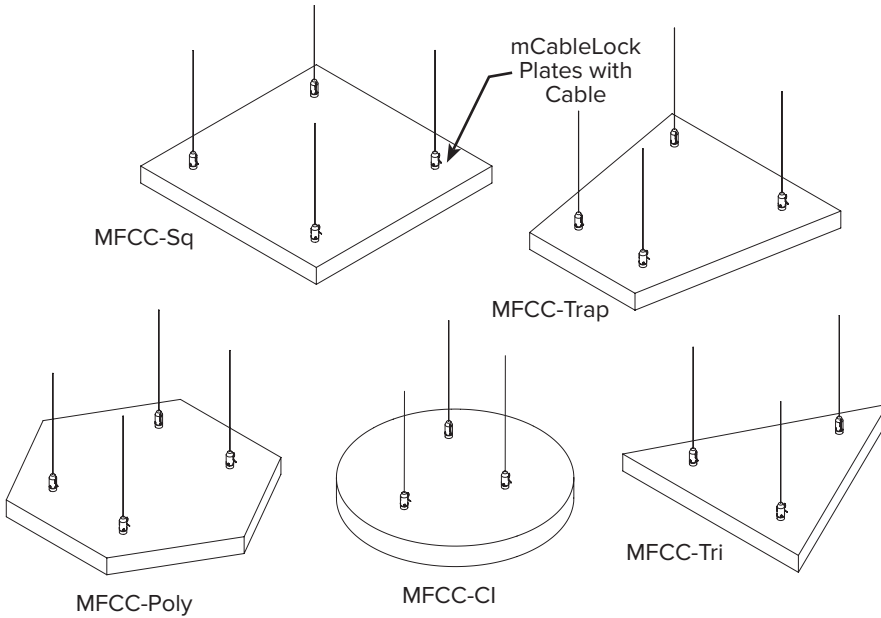

Melody mFloat-Canvas (MFCC) Painted Clouds

Melody mFloat-Canvas are **painted, custom shaped sound-absorbing** independently hung ceiling clouds with a **recycled polyester** core that is mold and fungal resistant. Each mFloat-Canvas can hang from the ceiling at any angle, depending on the desired design and acoustical effect. Melody mFloat-Canvas are available in a variety of fabrics and comes in square, circular, triangular, rectangular, polygon and trapezoid shapes. Custom shapes are available.

MOUNTING - STANDARD SHAPES

CORE

1" (7 pcf) Recycled Polyester
Mold & Fungal Resistant (ASTM C1338)

SIZES

Custom sizes and shapes up to 4' x 8'

MOUNTING

mCableLock Plates with Cable

FINISH

Sherwin Williams flat latex paint

EDGES

Square, painted

FLAMMABILITY

All components have a Class "A" rating per ASTM E84

Note: Due to the recycled nature of the product, minor imperfections and modeling on the face can occur in the painting process.