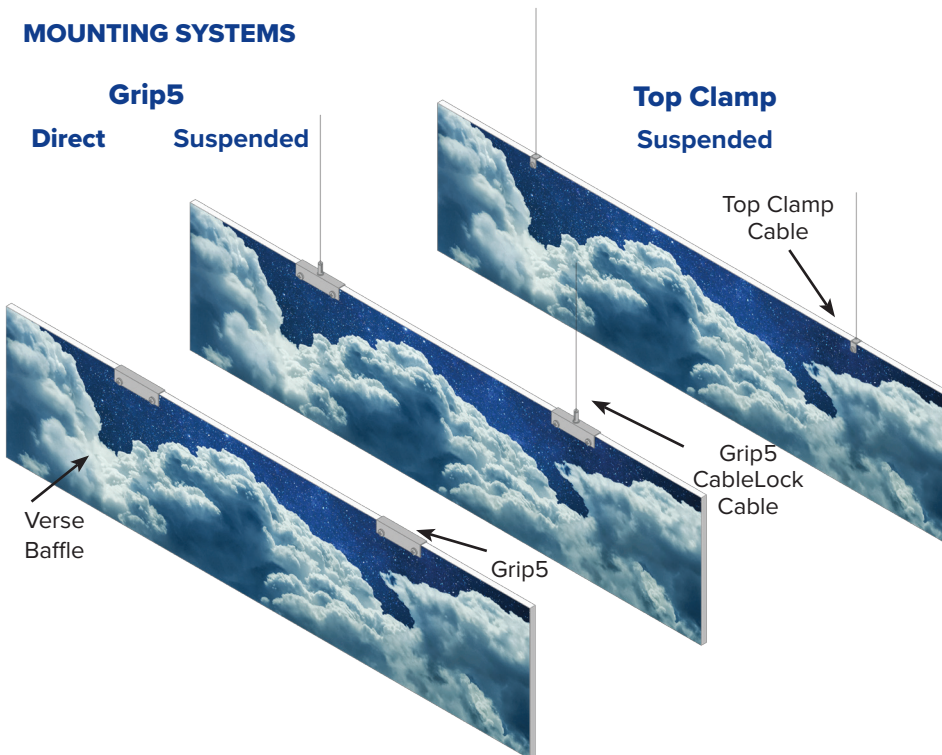

MOUNTING SYSTEMS

SOUND ABSORPTION - IN SABINS

Hz	125	250	500	1000	2000	4000	N.R.C.
AVIB	1.17	1.62	3.21	4.36	6.05	6.96	.95

Note: NRC based on J-mount with 12" x 48" Baffles.