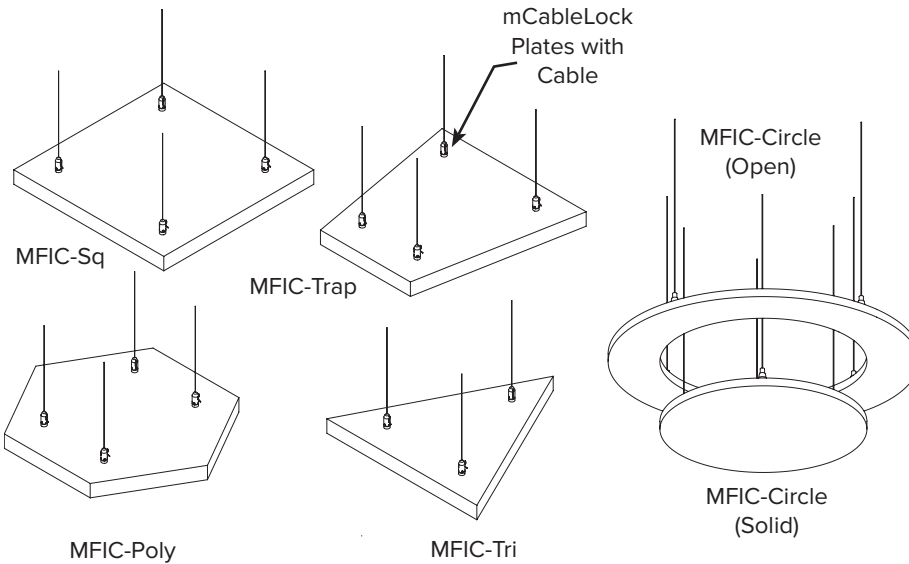

MOUNTING - STANDARD SHAPES

SOUND ABSORPTION - IN SABINS

Hz	125	250	500	1000	2000	4000	N.R.C.
MFIC-1	10.78	17.35	26.75	35.25	40.26	40.59	1.25

Note: NRC test results based on J-mounted 36" x 96" Melody mFloat Cloud.