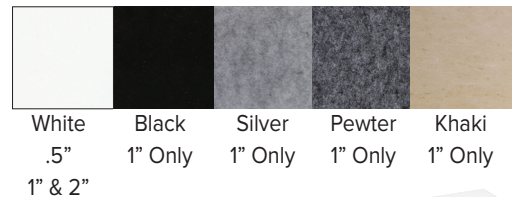

Felt face only
White .5", 1" and 2"
Silver, Pewter, Khaki and Black in 1" only

EDGES

Square, exposed

FLAMMABILITY

All components have a Class "A" rating per ASTM E84

CORE COLORS

Core Colors: →

White
Black
Silver
Pewter
Khaki