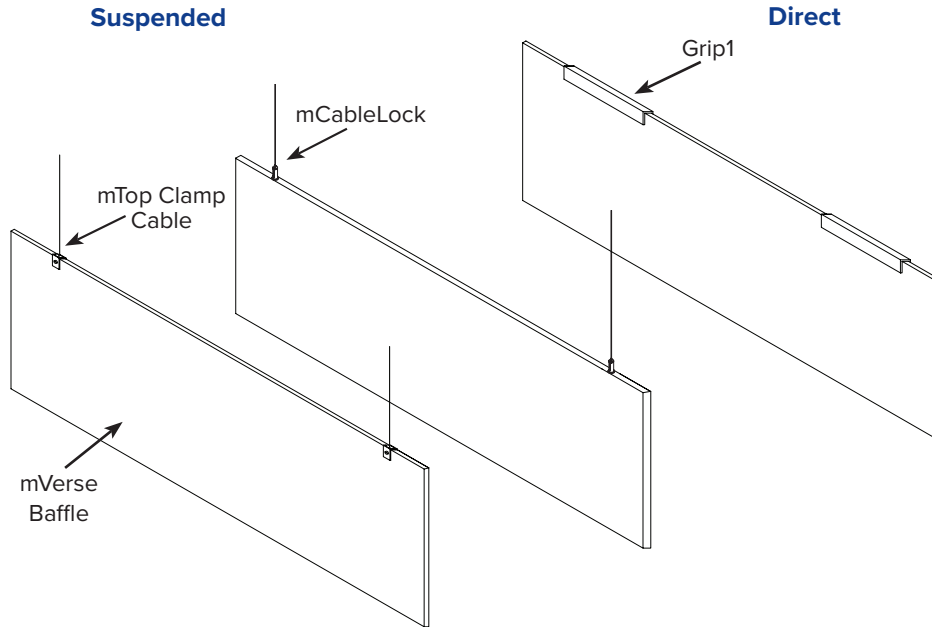

Melody mVerse are **recycled polyester** sound absorbing **baffles**. mVerse baffles are spaced at least 3" apart and hung **individually** from existing ceiling grid systems, roof decks or bar joists in open ceiling areas. Melody mVerse baffles are available in 5 colors and three designs: Range, Wave and Flat baffle shapes. Custom baffle shapes are also available.

MOUNTING SYSTEMS