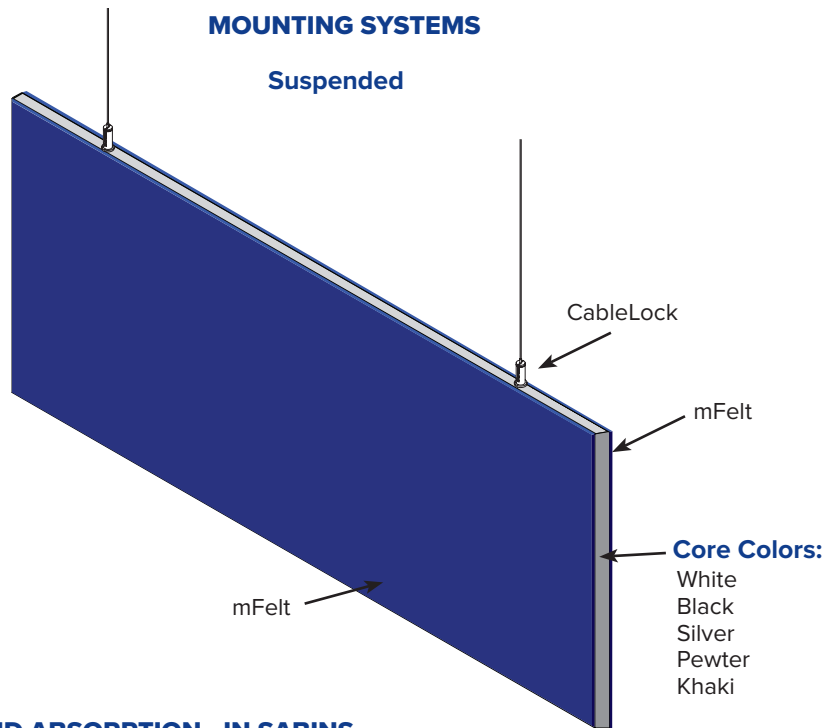

# Melody mVerse-Felt (MVFB) Baffles

Melody mVerse-Felt are **recycled polyester, sound-absorbing baffles** with **Felt covered sides\*** and exposed edges. mVerse-Felt baffles are spaced at least 3" apart and hung **individually** from existing ceiling grid systems, roof decks or bar joists in open ceiling areas. Melody mVerse-Felt baffles are available in 20 mFelt colors, 5 core colors and three designs: Range, Wave and Flat. Custom baffle shapes are also available.

## CORE

1" (7 pcf) Recycled Polyester

## CORE COLORS