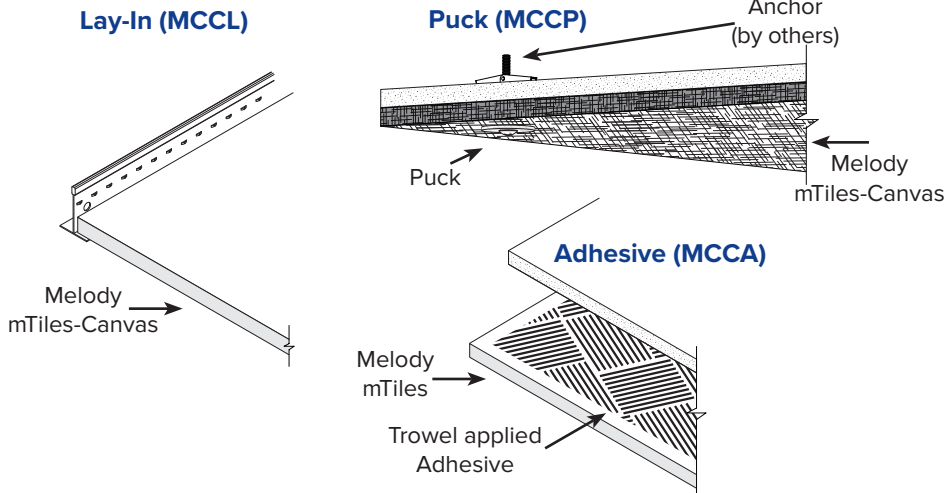

Melody mTiles-Canvas

Painted Ceiling

Melody mTiles-Canvas are **painted, sound-absorbing ceiling tiles** with a **recycled polyester core** that is mold and fungal resistant. mTiles-Canvas can be installed in a variety of ways, including lay-in grids, direct applied with mechanical fasteners or adhesive.

MOUNTING TYPES

SOUND ABSORPTION - DIRECT MOUNT TO CEILING (MCCP & MCCA)

Hz	125	250	500	1000	2000	4000	N.R.C.
MCC-1	.02	.29	.73	1.05	1.15	0.95	.80

Note: NRC test results based on Type A Mounting.

SOUND ABSORPTION - LAY-IN CEILING (MCCL)

Hz	125	250	500	1000	2000	4000	N.R.C.
MCCL-1	.88	1.00	.80	.99	1.04	1.01	.95

Note: NRC test results based on E-400 Mounting.

CORE

1" (7 pcf) Recycled Polyester
Mold & Fungal Resistant (ASTM C1338)

SIZES

Puck mount: Up to 4' x 8'
Lay-In: Up to 4' x 4' or 2' x 8'
Adhesive Mount: Up to 4' x 4'

MOUNTING

Pucks, Lay-in grid, Adhesive

FINISH

Sherwin Williams flat latex paint

EDGES

Square, painted

FLAMMABILITY

All components have a Class "A" rating per ASTM E84