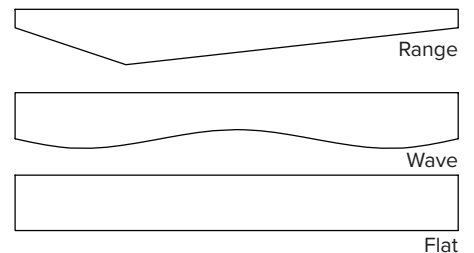

EDGES

Square

CLEANING

Bleach Cleanable (10:1)
Water-based/Solvent (WS)
Mold & Fungal Resistant (ASTM C1338)

FLAMMABILITY

All components have a Class "A" rating per ASTM E84

COLORS

STANDARD SHAPES