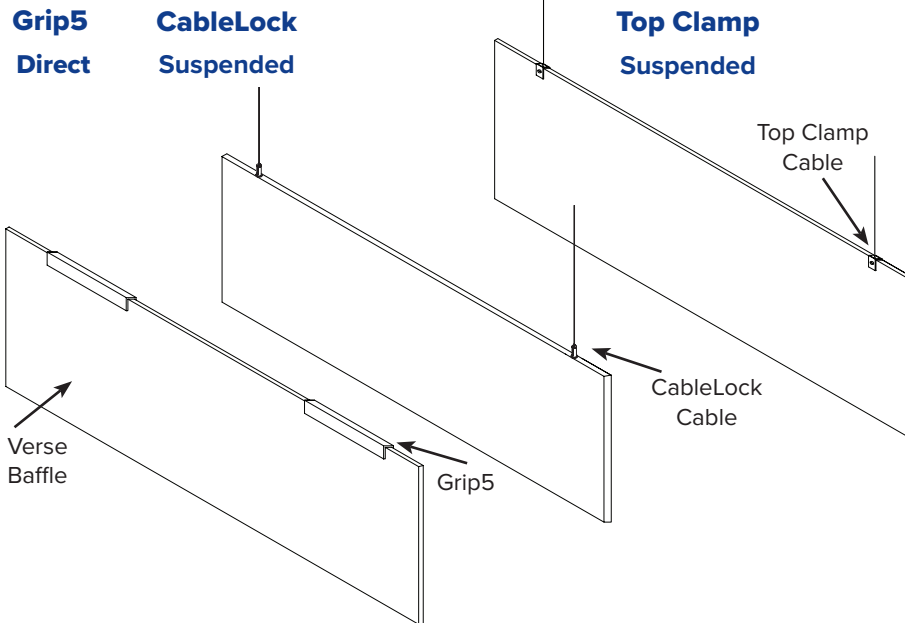

aCapella Verse Baffles are designed for **isolating noise and absorbing sound in open ceiling** environments such as office spaces, restaurants, lobbies and classrooms. The baffles are spaced at least 3" apart and **hung individually** from existing ceiling grid systems, roof decks or bar joists in open ceiling areas. Verse Baffles come in three designs: Range, Wave and Flat baffle shapes. Custom baffle shapes are also available. Verse Baffles add color with the use of 16 bold and bright color options.

MOUNTING SYSTEMS

SOUND ABSORPTION - IN SABINS

Hz	125	250	500	1000	2000	4000	N.R.C.
AVB-.5	1.17	1.62	3.21	4.36	6.05	6.96	.95
AVB-1	.40	1.53	3.99	6.54	8.56	8.67	1.30

Note: NRC based on J-mount with 12" x 48" Baffles.