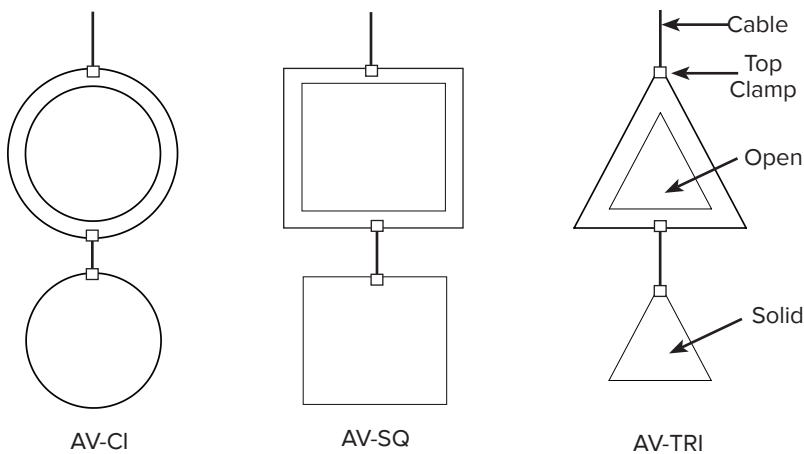

aCapella Verticals are **sound-absorbing ceiling baffles suspended** in single units or linked together to create **hanging mobile sculptures**. The intent of Verticals is to use the inner, solid panel and the outer, open panel to create vertically hanging decorative and acoustical systems. With Verticals, there is no waste as each component is cut from the other. Verticals are available in standard shapes as well as a wide variety of custom shapes. Mix and match any of the available 16 colors to create a unique design. Hang up to six Vertical units in one group.

### STANDARD SHAPES

### SIZES

Custom sizes and shapes up to 4' x 4'.  
Open design requires a 4" minimum outer width.