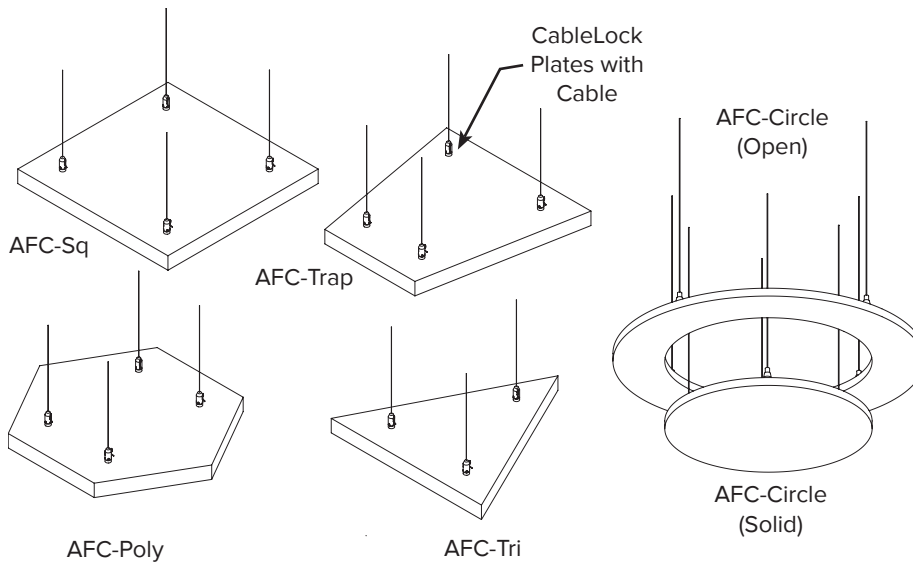

aCapella Floats are flat, custom shaped, **sound-absorbing ceiling clouds**. Each Float can hang from the ceiling at any angle, depending on the desired design and acoustical effect. Floats are supplied in 16 colors and come in square, circular, triangular, rectangular, polygon and trapezoid shapes. Custom shapes are available. All shapes are available in solid or open panels. See aCapella Verticals for more details.

MOUNTING - STANDARD SHAPES

SOUND ABSORPTION - IN SABINS

Hz	125	250	500	1000	2000	4000	N.R.C.
AFC	20.09	21.47	33.32	40.70	51.02	55.83	1.00

Note: NRC test results based on J-mounting with 48" x 108" Float Cloud.

CORE

1/2" Recycled Polyester

SIZES

Custom sizes and shapes up to 4' x 9'. Open design requires a 4" minimum outer width.

MOUNTING

CableLock Plates with Cable

FINISH

16 standard colors