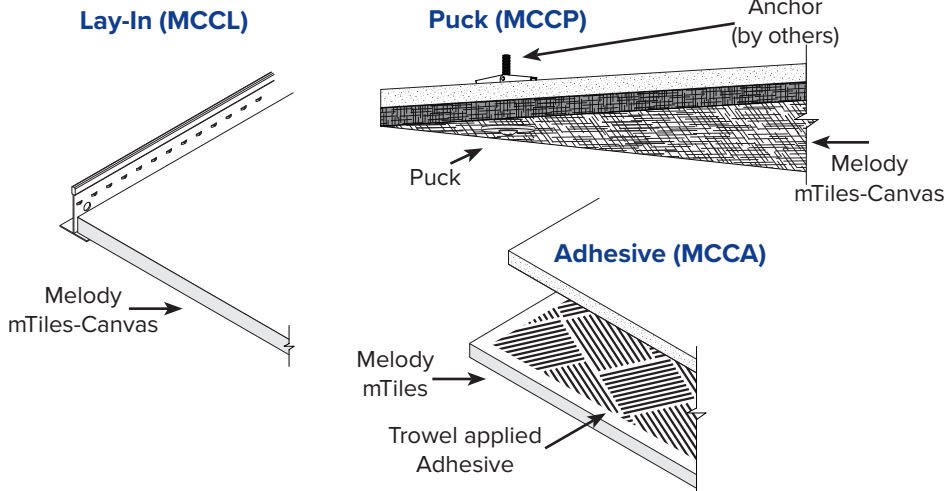

Melody mTiles-Canvas

Painted Ceiling

Melody mTiles-Canvas are **painted, sound-absorbing ceiling tiles** with a **recycled polyester core**. mTiles-Canvas can be installed in a variety of ways, including lay-in grids, direct applied with mechanical fasteners or adhesive.

MOUNTING TYPES

SOUND ABSORPTION - DIRECT MOUNT TO CEILING (MCCP & MCCA)

Hz	125	250	500	1000	2000	4000	N.R.C.
MCC-1	.02	.29	.73	1.05	1.15	0.95	.80
MCC-2	.38	.73	1.19	1.22	1.03	.87	1.05

Note: NRC test results based on Type A Mounting.

SOUND ABSORPTION - LAY-IN CEILING (MCCL)

Hz	125	250	500	1000	2000	4000	N.R.C.
MCCL-1	.88	1.00	.80	.99	1.04	1.01	.95

Note: NRC test results based on E-400 Mounting.

CORE

1" (7 pcf) and 2" (5 pcf) Recycled Polyester

SIZES

Puck mount: Up to 4' x 8'
 Lay-In: Up to 4' x 4' or 2' x 8'
 Adhesive Mount: Up to 4' x 4'

MOUNTING

Pucks, Lay-in grid, Adhesive

FINISH

Sherwin Williams flat latex paint

EDGES

Square