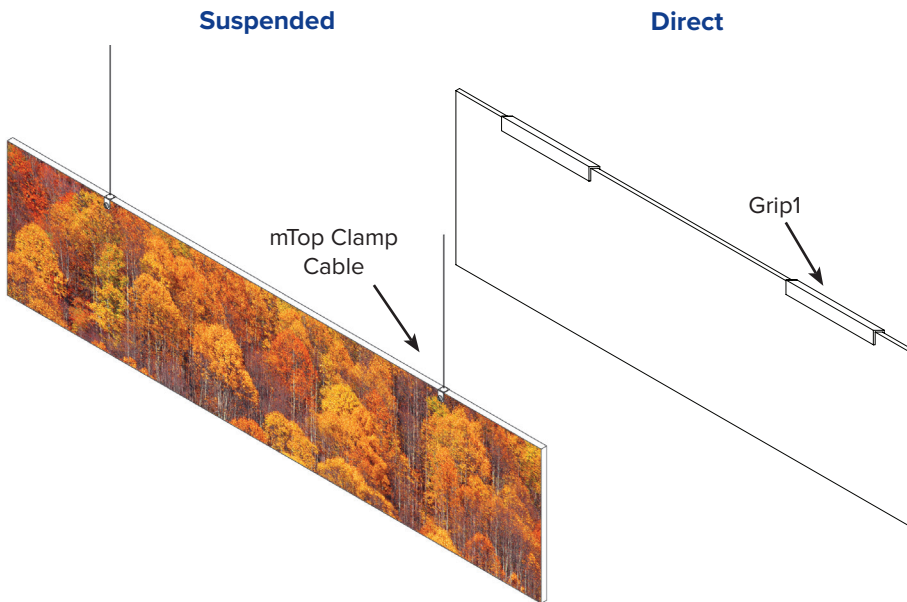

MOUNTING SYSTEMS

SOUND ABSORPTION - IN SABINS

Hz	125	250	500	1000	2000	4000	N.R.C.
MVIB-1	.78	2.20	3.92	5.70	7.09	7.43	1.20

Note: NRC test results based on J-mounted with 12" x 48" Baffles.