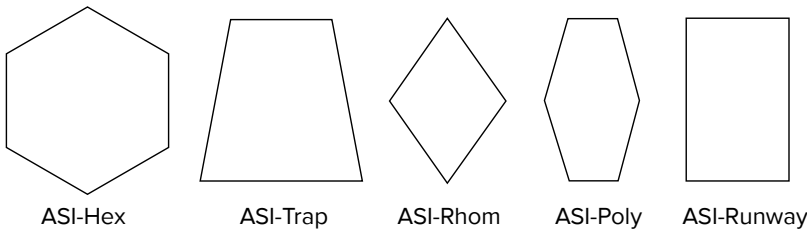

Standard Individual Shapes