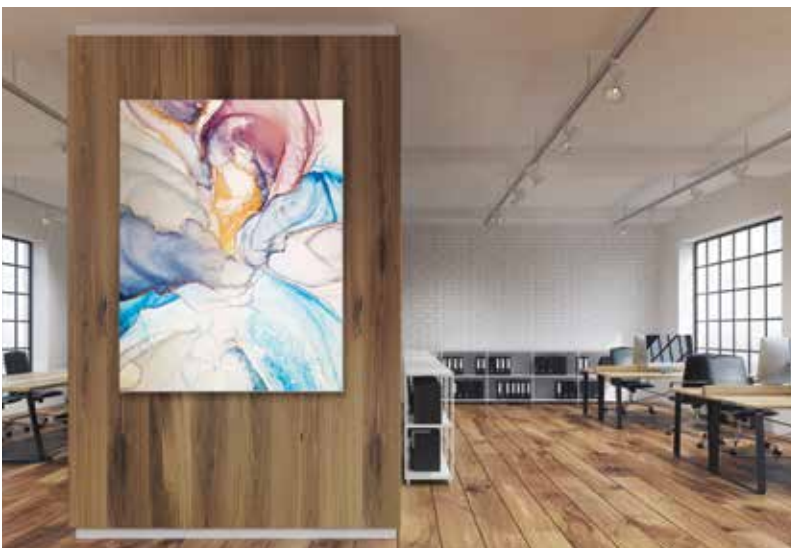

aCapella Scores-Image (ASI)

Wall Panels

aCapella Score-Images are **custom printed sound-absorbing wall panels**, which feature full wall applications, shape clusters, and individual shapes. **Durable and colorful** enough for office spaces, Score-Images create acoustically comfortable environments, and are available in standard shapes as well as a wide variety of custom shapes. We recommend using aCapella Cotton, our white panel because the images are most vibrant. Any of the other 15 aCapella colors can be printed.

Custom Full Wall Application

Standard Individual Shapes

SOUND ABSORPTION

Hz	125	250	500	1000	2000	4000	N.R.C.
ASI-.5	.12	.03	.23	.59	.89	1.05	.45
ASI-1	.09	.21	.72	1.03	1.12	1.05	.75

Note: NRC based on Type A Mounting.

CORE

1/2" & 1" Recycled Polyester

SIZES

Custom sizes and shapes up to 4' x 9'

MOUNTING

Adhesive

FINISH

Custom Printed

EDGES

Square

CLEANING

Bleach Cleanable (10:1)

Water-based/Solvent (WS)

Mold & Fungal Resistant (ASTM C1338)

FLAMMABILITY

All components have a Class "A" rating per ASTM E84

Note: Due to the recycled nature of the product, minor imperfections in the printing process can occur.

aCapella

CONTROLLING SOUND BEAUTIFULLY

800-737-0307 • 636-225-8800 • www.gsacoustics.com