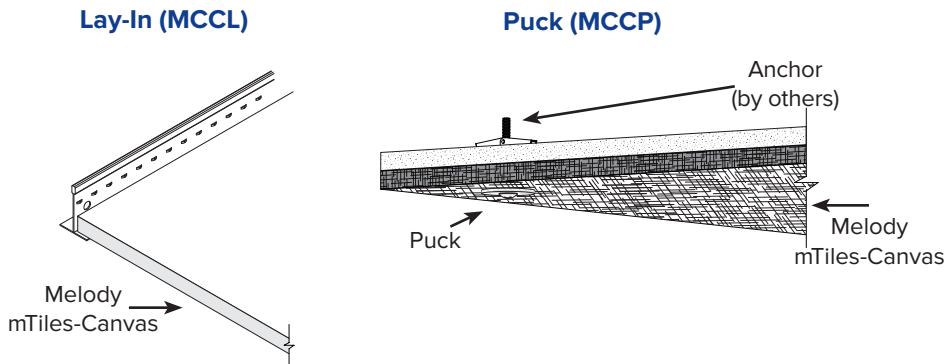

Melody mTiles-Canvas

Painted Ceiling

Melody mTiles-Canvas are **painted, sound-absorbing ceiling tiles** with a **recycled polyester core**. mTiles-Canvas can be installed in a variety of ways, including lay-in grids or direct applied with mechanical fasteners.

MOUNTING TYPES

CORE

1" (7 pcf) and 2" (5 pcf) Recycled Polyester

SIZES

Puck mount: Up to 4' x 8'
Lay-In: Up to 4' x 4' or 2' x 8'

MOUNTING

Pucks, Lay-in grid

FINISH

Sherwin Williams flat latex paint

EDGES

Square

FLAMMABILITY

All components have a Class "A" rating per ASTM E84

SOUND ABSORPTION - DIRECT MOUNT TO CEILING (MCCP)

Hz	125	250	500	1000	2000	4000	N.R.C.
MCCP-1	.02	.29	.73	1.05	1.15	0.95	.80
MCCP-2	.38	.73	1.19	1.22	1.03	.87	1.05