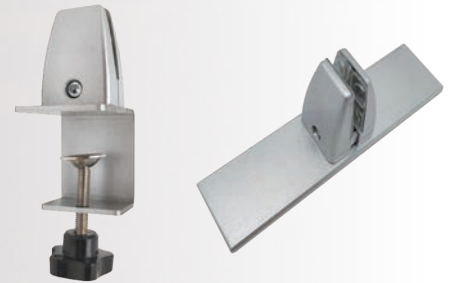

# Work Worry-Free with aCapella Dividers

aCapella Dividers are high quality, recycled polyester boards that are designed for isolating noise and absorbing sound in open office spaces and classrooms. aCapella Dividers can be sanitized with spray disinfectants so you can stay **safe and separate**.

## MOUNTING

Dividers can be free standing, or easily mounted onto desks.

Desk Clamp

Divider Stand

aCapella Dividers come in three versatile configurations.

Model	Width	Height	Depth	Configuration
ADU482424	48"	24"	24"	U-Shaped
ADU722424	72"	24"	24"	U-Shaped
ADU962424	96"	24"	24"	U-Shaped
ADL482424	48"	24"	24"	L-Shaped
ADL722424	72"	24"	24"	L-Shaped
ADL962424	96"	24"	24"	L-Shaped
ADS4824	48"	24"	-	Straight
ADS7224	72"	24"	-	Straight
ADS9624	96"	24"	-	Straight