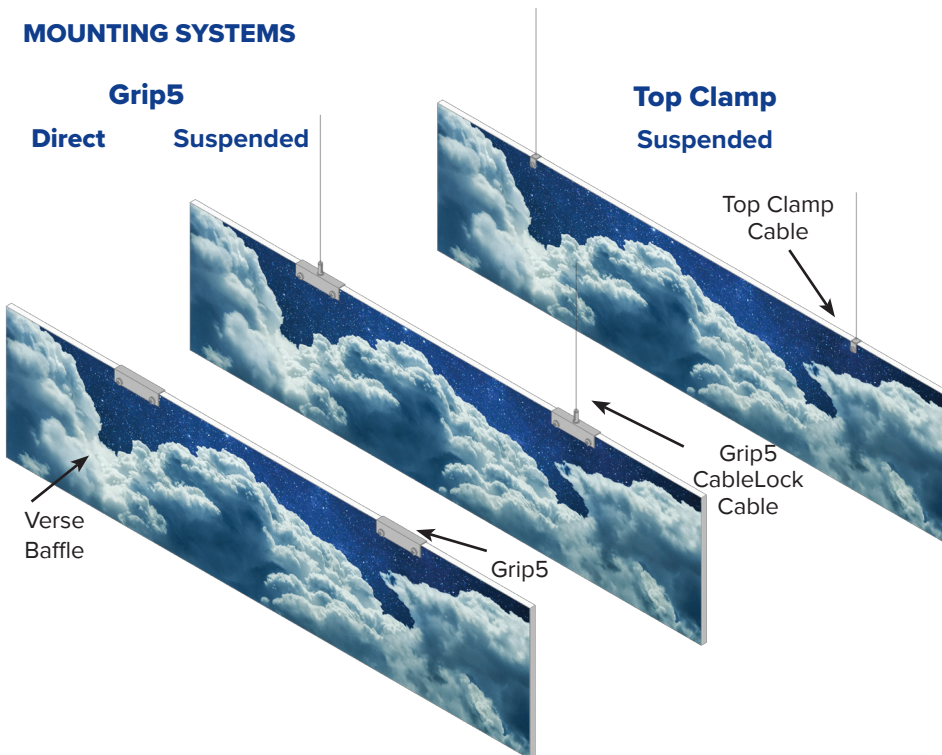

MOUNTING SYSTEMS

SOUND ABSORPTION - IN SABINS

Hz	125	250	500	1000	2000	4000	N.R.C.
AVIB	1.17	1.62	3.21	4.36	6.05	6.96	.95

Note: NRC based on J-mount with 12" x 48" Baffles.