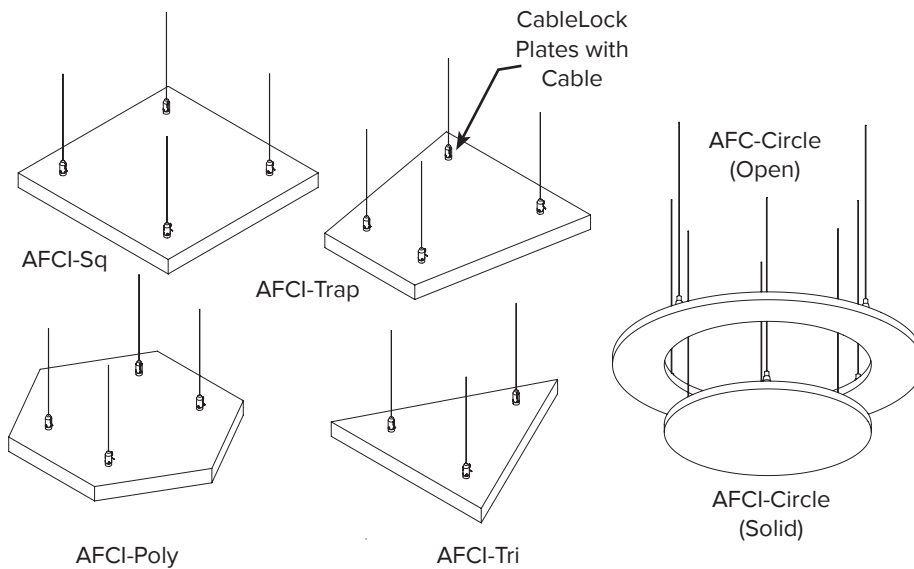

aCapella Floats-Image (AFCI) Clouds

aCapella Float-Images are **custom printed**, flat, custom shaped, **sound-absorbing ceiling clouds**. Each Float can hang from the ceiling at any angle, depending on the desired design and acoustical effect. Float-Images come in square, circular, triangular, rectangular, polygon and trapezoid shapes. Custom shapes are available. All shapes are available in solid or open panels. We recommend using aCapella Cotton, our white panel because the images are most vibrant. Any of the other 15 aCapella colors can be printed.

MOUNTING - STANDARD SHAPES

SOUND ABSORPTION - IN SABINS

Hz	125	250	500	1000	2000	4000	N.R.C.
AFCI	20.09	21.47	33.32	40.70	51.02	55.83	1.00

Note: NRC test results based on J-mounting with 48" x 108" Floats-Image Cloud.

CORE

1/2" Recycled Polyester

SIZES

Custom sizes and shapes up to 4' x 9'

MOUNTING

CableLock Plates with Cable

FINISH

Custom printed