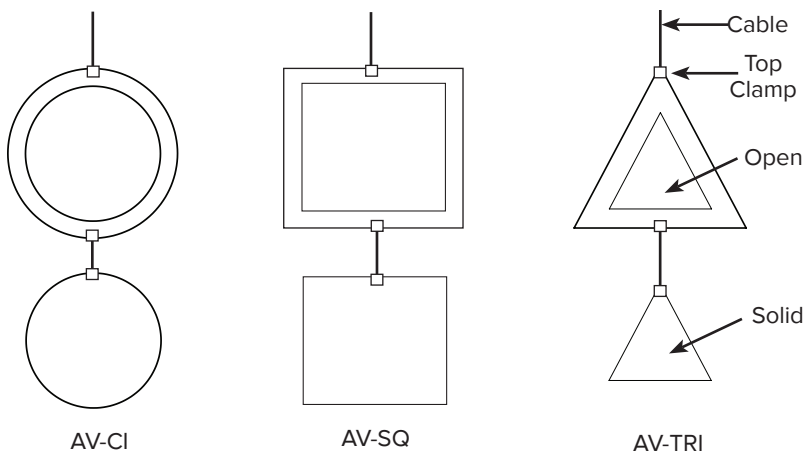

aCapella Verticals are **sound-absorbing ceiling baffles suspended** in single units or linked together to create **hanging mobile sculptures**. The intent of Verticals is to use the inner, solid panel and the outer, open panel to create vertically hanging decorative and acoustical systems. With Verticals, there is no waste as each component is cut from the other. Verticals are available in standard shapes as well as a wide variety of custom shapes. Mix and match any of the available 16 colors to create a unique design. Hang up to six Vertical units in one group.

STANDARD SHAPES

SOUND ABSORPTION - IN SABINS

Hz	125	250	500	1000	2000	4000	N.R.C.
AV	1.17	1.62	3.21	4.36	6.05	6.96	.95

Note: NRC based on J-mount with 12" x 48" Baffles.

CORE

1/2" Recycled Polyester

SIZES

Custom sizes and shapes up to 4' x 4'

MOUNTING

Top Clamp with Cable

FINISH

16 standard colors

EDGES

Square

CLEANING

Bleach Cleanable (10:1)
Water-based/Solvent (WS)
Mold & Fungal Resistant (ASTM C1338)