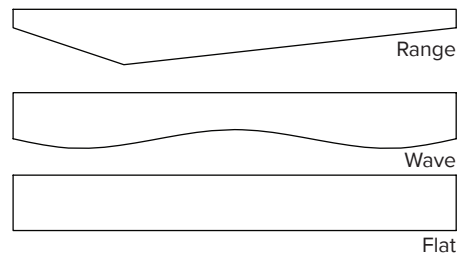

STANDARD SHAPES

Custom shapes are available.