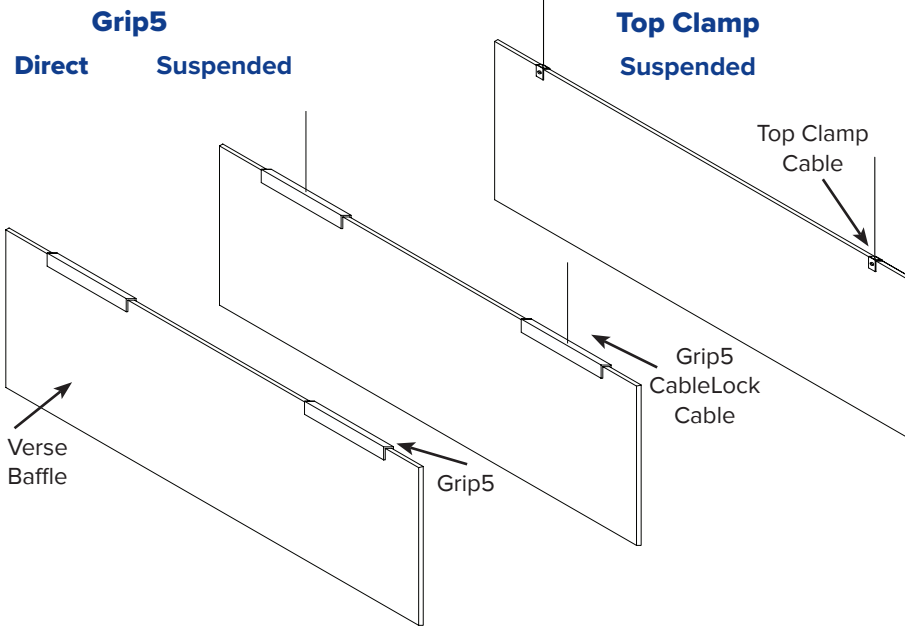

aCapella Verse Baffles are designed for **isolating noise and absorbing sound in open ceiling** environments such as office spaces, restaurants, lobbies and classrooms. The baffles are spaced at least 3" apart and **hung individually** from existing ceiling grid systems, roof decks or bar joists in open ceiling areas. Verse Baffles come in three designs: Range, Wave and Flat baffle shapes. Custom baffle shapes are also available. Verse Baffles add color with the use of 16 bold and bright color options.

**MOUNTING SYSTEMS**

**SOUND ABSORPTION - IN SABINS**

Hz	125	250	500	1000	2000	4000	N.R.C.
AVB	1.17	1.62	3.21	4.36	6.05	6.96	.95

Note: NRC based on J-mount with 12" x 48" Baffles.

**CORE**

1/2" Recycled Polyester

**SIZES**

Custom sizes and shapes up to 9' x 4'

**MOUNTING**

Top Clamp: Cable  
Grip5: CableLock with Cable  
Grip5: Direct Mount

**FINISH**

16 standard colors

**EDGES**

Square