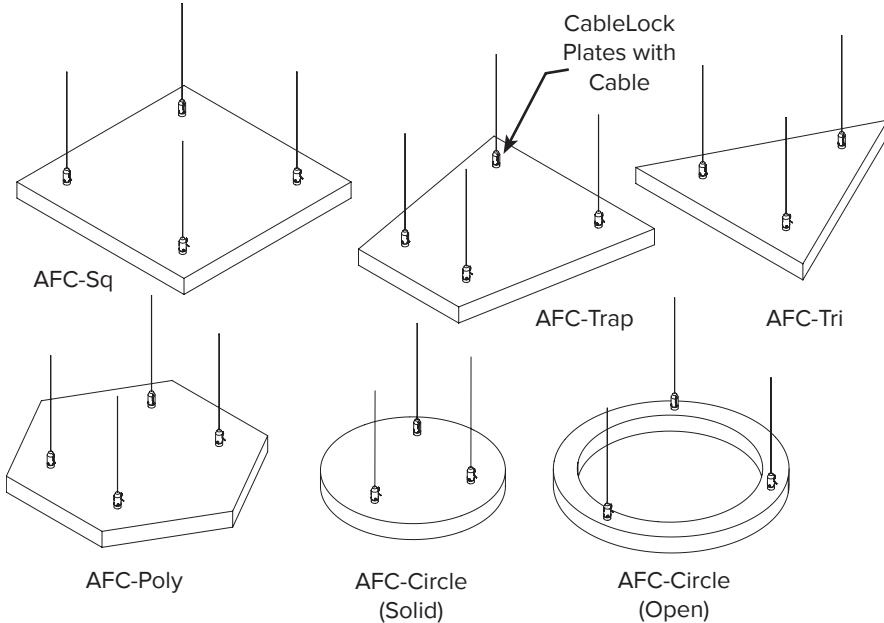

aCapella Floats are flat, custom shaped, **sound-absorbing ceiling clouds**. Each Float can hang from the ceiling at any angle, depending on the desired design and acoustical effect. Floats are supplied in 16 colors and come in square, circular, triangular, rectangular, polygon and trapezoid shapes. Custom shapes are available. All shapes are available in solid or open panels. See aCapella Verticals for more details.

**MOUNTING - STANDARD SHAPES**

**SOUND ABSORPTION - IN SABINS**

Hz	125	250	500	1000	2000	4000	N.R.C.
AFC	20.09	21.47	33.32	40.70	51.02	55.83	1.00

Note: NRC test results based on J-mounting with 48" x 108" Float Cloud.

**CORE**

1/2" Recycled Polyester

**SIZES**

Custom sizes and shapes up to 4' x 9'

**MOUNTING**

CableLock Plates with Cable

**FINISH**

16 standard colors