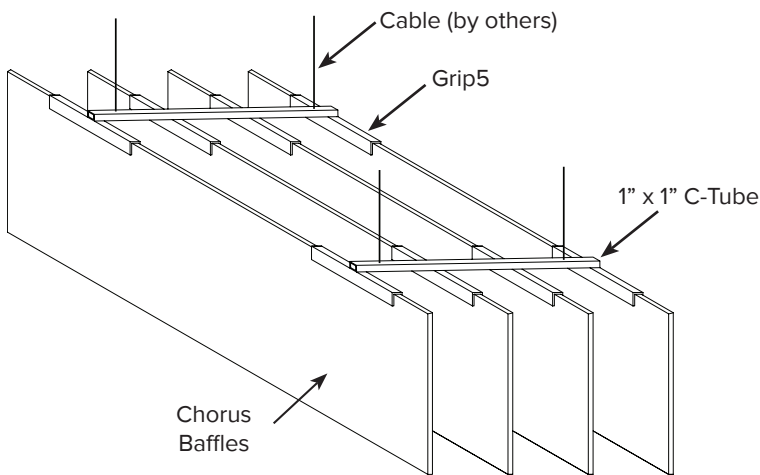

aCapella Chorus Baffles are a ceiling baffle system **suspended in a group** of panels that provides noise reduction and design elements for open ceilings. Chorus Baffles are grouped from an aluminum tubing structure for easy hanging. Chorus Baffles are supplied in 16 colors and feature three designs, Range, Wave and Flat baffle shapes. Custom baffle shapes are also available. Perfect for use in offices, restaurants or event spaces, Chorus Baffles add design to any ceiling.

MOUNTING

SOUND ABSORPTION - IN SABINS

Hz	125	250	500	1000	2000	4000	N.R.C.
ACB	1.17	1.62	3.21	4.36	6.05	6.96	.95

Note: NRC based on J-mount with 12" x 48" Baffles.

CORE

1/2" Recycled Polyester

SIZES

Custom sizes and shapes up to 9' x 4'