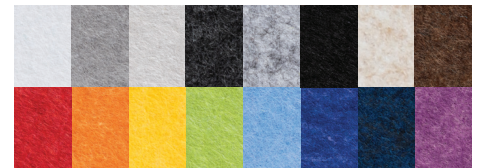

COLORS

STANDARD SHAPES