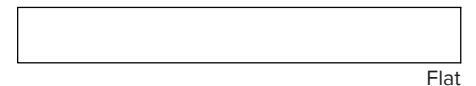

STANDARD SHAPES

Custom shapes are available.