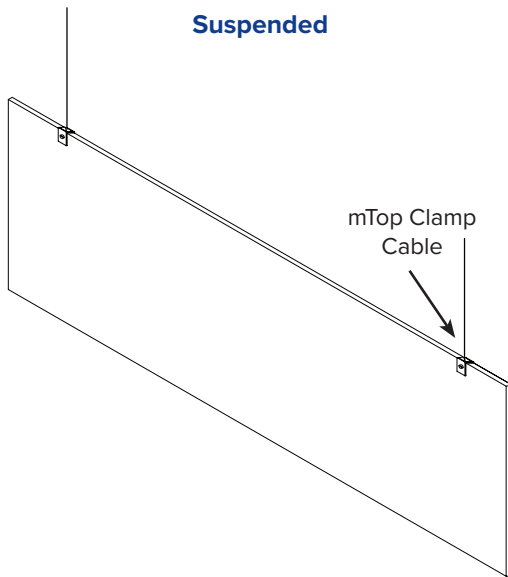

Melody mVerse are **recycled polyester** sound absorbing **baffles**. mVerse baffles are spaced at least 3" apart and hung **individually** from existing ceiling grid systems, roof decks or bar joists in open ceiling areas. Melody mVerse baffles come in a white polyester and three designs: Range, Wave and Flat baffle shapes. Custom baffle shapes are also available.

MOUNTING SYSTEMS

SOUND ABSORPTION - IN SABINS

Hz	125	250	500	1000	2000	4000	N.R.C.
MVB-1	.78	2.20	3.92	5.70	7.09	7.43	1.20

Note: NRC test results based on J-mounted with 12" x 48" Baffles.